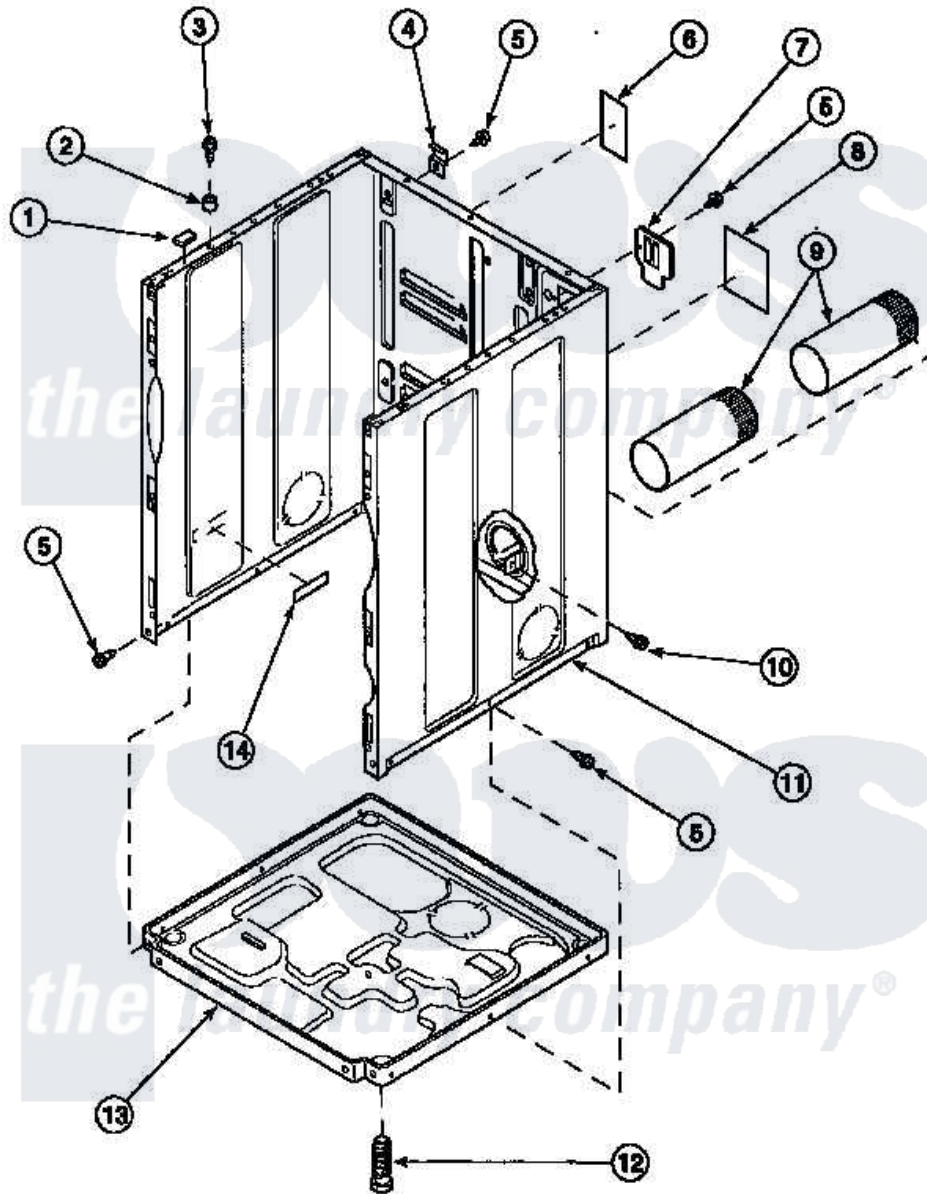

# Amana LG8219L2 (BOM: PLG8219L2) 02 - CABINET, EXHAUST DUCT AND BASE

Amana Residential Amana LG8219L2 (BOM: PLG8219L2) Dryer Parts Parts Diagram 02 - CABINET, EXHAUST DUCT AND BASE

Click on the part number to view part

Item	Original Part Number	Replaced By	Status	Part Description
1	<a href="#">Y56128</a>			Pad, Bumper
2	56079	<a href="#">505187</a>		Locator, Panel
3	32671	<a href="#">Y014874</a>		Screw, Idler Arm And Sleeve
4	<a href="#">500003</a>			Hinge, Top
5	33562	<a href="#">27001200</a>		Screw
6	500670		Not Available	STICKER NG OR MIXED GA
7	500114	<a href="#">510903</a>		Plate Access Panel
8	501289		Not Available	(ELECTRIC MODELS)
9	500064	<a href="#">505518</a>		Duct, Exhaust
10	501668	<a href="#">503688</a>		Screw, 10B-16 X .34 I
11	500001P		Not Available	(ADD LETTER BEFORE "P" IN PART
12	<a href="#">Y500101</a>			Leg, Leveling
13	<a href="#">500070</a>			Base, Dryer
NI	<a href="#">521P3</a>			Kit, Flex Vent-Display