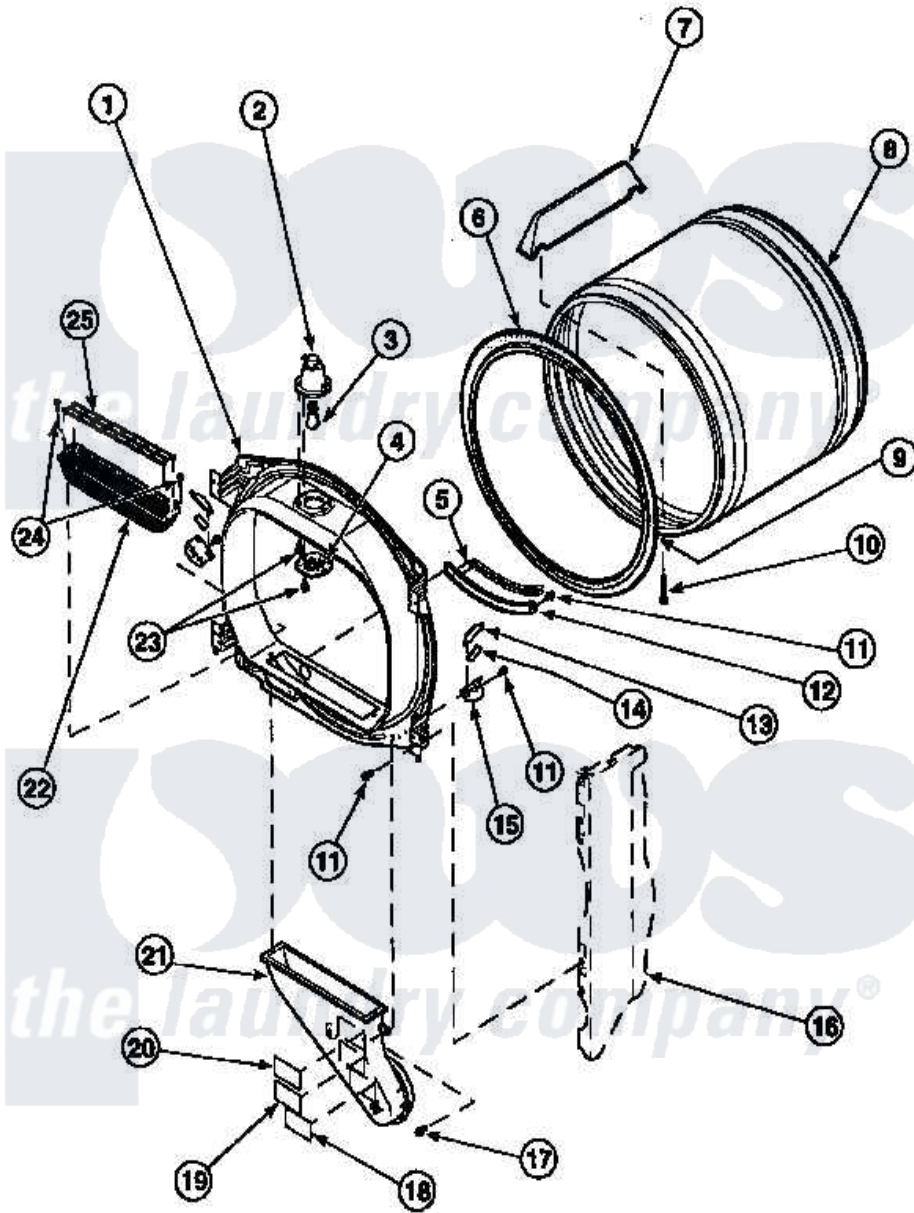

Amana LG8219L2 (BOM: PLG8219L2) 03 - FR BLKHD, AIR DUCT, FELT SEAL & CYLINDER

Amana Residential Amana LG8219L2 (BOM: PLG8219L2) Dryer Parts Parts Diagram 03 - FR BLKHD, AIR DUCT, FELT SEAL & CYLINDER

[Click on the part number to view part](#)

Item	Original Part Number	Replaced By	Status	Part Description
1	500117W		Not Available	ASSY,BULKHEAD-FRONT-COMP
2	500153		Not Available	CYLINDER LIGHT HOUSING
6	501801	37001132		Seal, Cylinder
7	500022	510102		Baffle- SH
8	500013WP		Not Available	ASSY,CYLINDER-HOME-
9	22506P	511637P		Adh Dow 737 Clr 3 Oz Tube
10	Y62588			Screw, 10BT-12 X 1 Tap
13	Y501676	37001298		Glide- Dry
15	501554	12002090		Bracket
16	500001P		Not Available	(ADD LETTER BEFORE "P" IN PART
17	Y31645	27001200		Screw
18	56259		Not Available	STICKER
19	500049		Not Available	STICKER

21	502231	Not Available	DUCT, HEAT
22	502140P		Filter, Lint Kit
24	500226		Screw, 8b-16 x 5/8 Tap
25	502092		Cover, Lint Filter