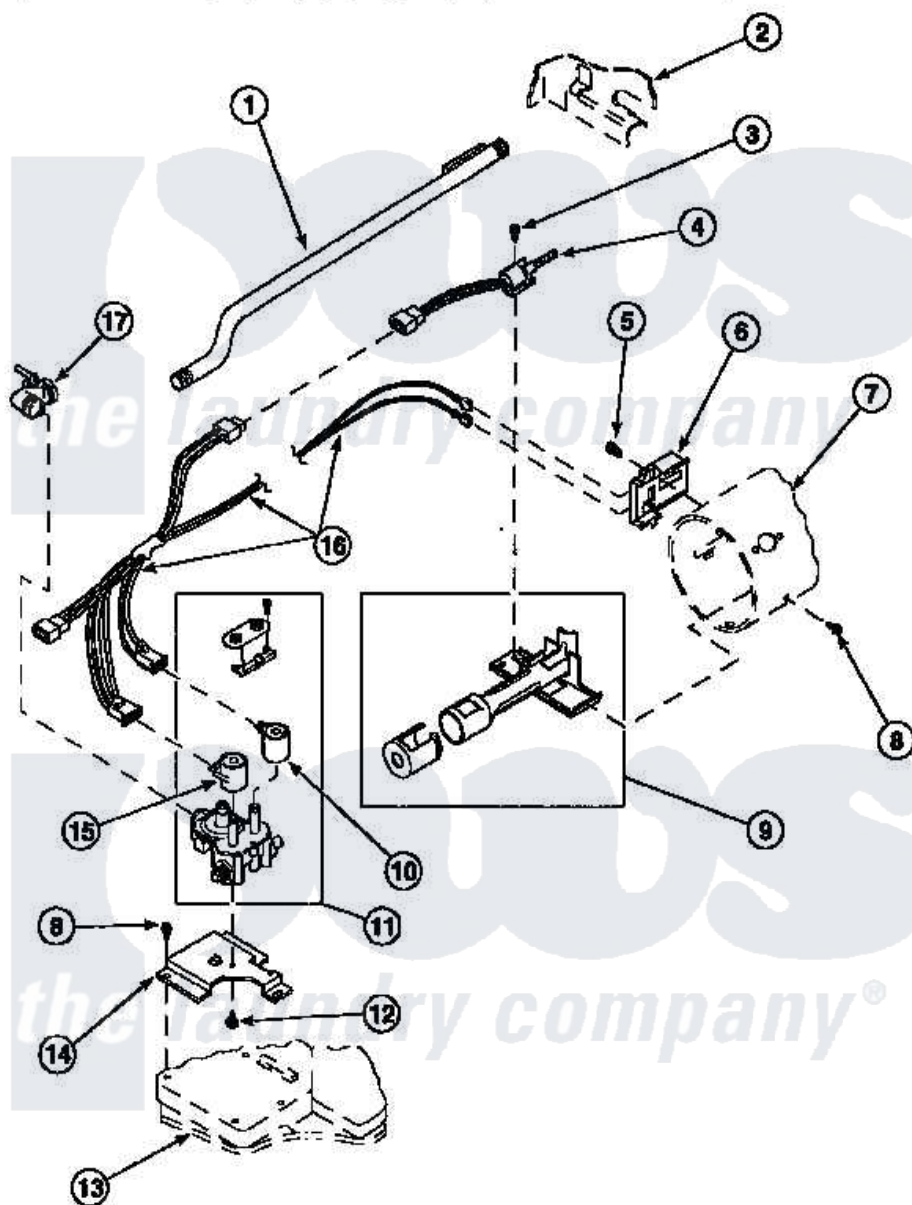

Amana LG8219L2 (BOM: PLG8219L2) 04 - GAS VALVE, IGNITER & GAS CONVERSION KITS

Amana Residential Amana LG8219L2 (BOM: PLG8219L2) Dryer Parts Parts Diagram 04 - GAS VALVE, IGNITER & GAS CONVERSION KITS

[Click on the part number to view part](#)

Item	Original Part Number	Replaced By	Status	Part Description
1	500647	510204		Pipe
2	500001P		Not Available	(ADD LETTER BEFORE "P" IN PART
3	51782		Not Available	SCREW, 6B-20X5/16
4	60868	37001308		Ignitor
5	23222	3177991		Screw
6	Y56231	338906		Radiant, Sensor
7	61974		Not Available	BURNER HOUSING
8	501668	503688		Screw, 10B-16 X .34 I
9	Y56234	37001304		Burner Ign
10	58804B	694540		Coil, 60 Hz
11	58804			Assembly, Valve-Gas-Single-
12	56124	3370225		Screw
13	500070			Base, Dryer
14	500821			Bracket, Mounting-Gas

15	58804A	306106	Coil, Holding And Booster--W
16	60641	37001007	Harness, Wire
17	Y56229	510205	Valve-Elbo
NI	500748	Not Available	ASSY,WIRE HARNESS
"	402P3		Kit, Conversion-NG