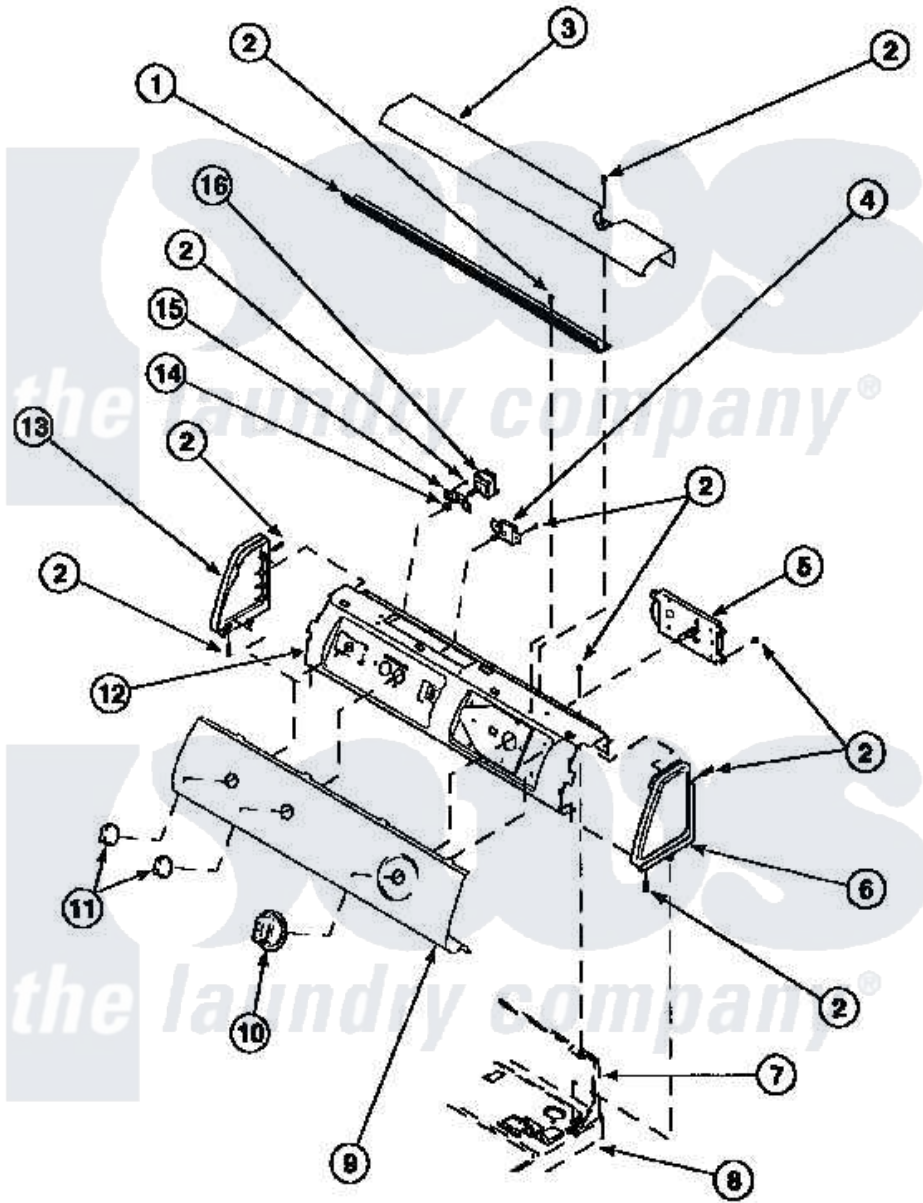

Amana LG8219L2 (BOM: PLG8219L2) 05 - GRAPHIC PANEL, CONTROL HOOD AND CONTROLS

Amana Residential Amana LG8219L2 (BOM: PLG8219L2) Dryer Parts Parts Diagram 05 - GRAPHIC PANEL, CONTROL HOOD AND CONTROLS

[Click on the part number to view part](#)

Item	Original Part Number	Replaced By	Status	Part Description
1	500305		Not Available	DIFFUSER W/OUT HOLE
2	501086	90767		Screw, 8A X 3/8 HeX Washer Head Tapping
3	500303		Not Available	COVER, TOP
6	34817		Not Available	END CAP(RIGHT)
7	500343		Not Available	PANEL, BACK(HOME HOOD)
8	500085P		Not Available	(ADD LETTER L-L, W-W TO PART N
9	502630		Not Available	GRAPHIC PANEL
"	502206		Not Available	GRAPHIC PANEL
10	502220		Not Available	KNOB, TIMER
11	36701		Not Available	KNOB, TEMP
12	500300		Not Available	BRACKET, CONTROL SUPPORT-MECH
13	34818		Not Available	END CAP(LEFT)
14	57584		Not Available	NUT