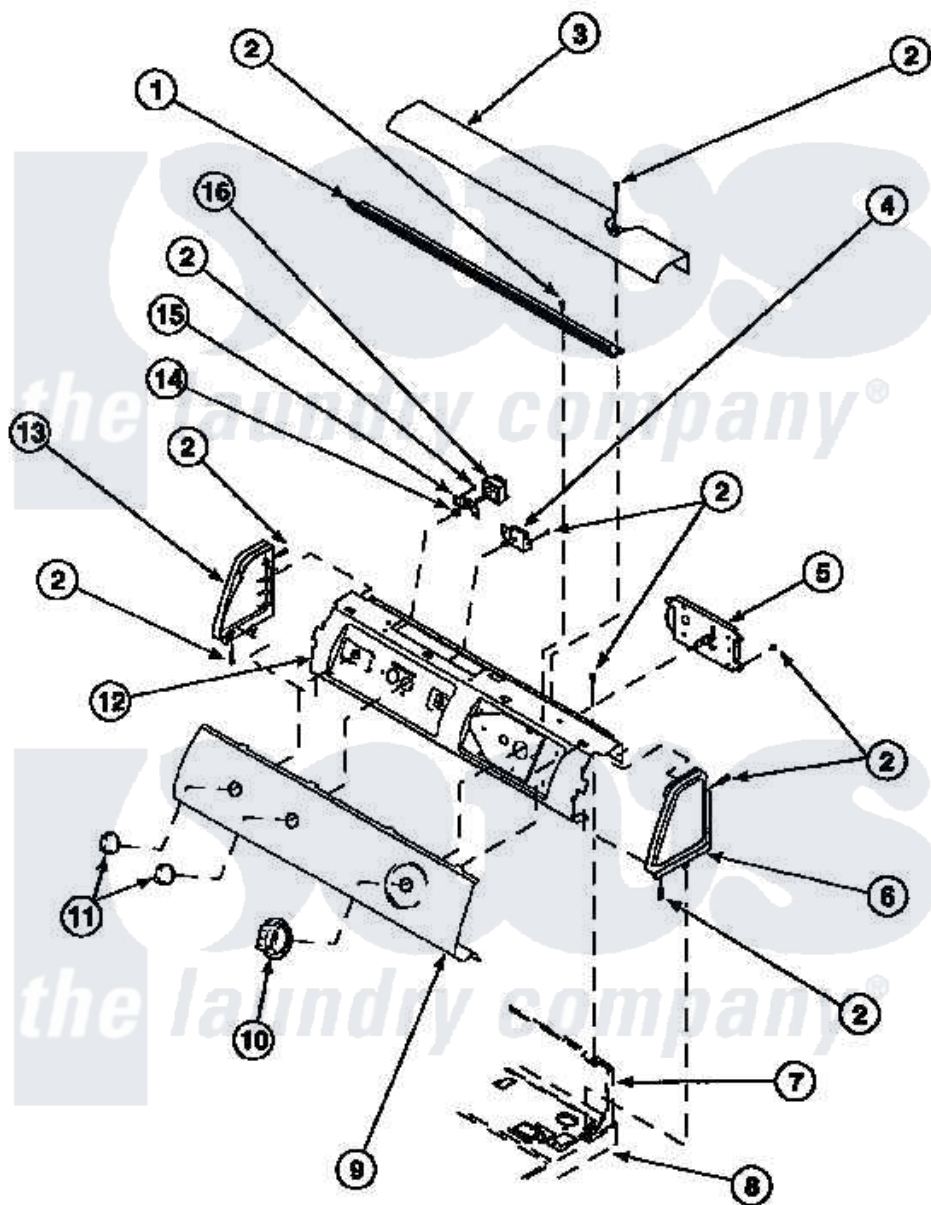

Amana LG8219L2 (BOM: PLG8219L2) 06 - GRAPHIC PANEL, CONTROL HOOD AND CONTROLS

Amana Residential Amana LG8219L2 (BOM: PLG8219L2) Dryer Parts Parts Diagram 06 - GRAPHIC PANEL, CONTROL HOOD AND CONTROLS

[Click on the part number to view part](#)

Item	Original Part Number	Replaced By	Status	Part Description
1	500305		Not Available	DIFFUSER W/OUT HOLE
2	501086	90767		Screw, 8A X 3/8 HeX Washer Head Tapping
3	500303		Not Available	COVER, TOP
5	501881		Not Available	TIMER
6	34817		Not Available	END CAP(RIGHT)
7	500343		Not Available	PANEL,BACK(HOME HOOD)
8	500085P		Not Available	(ADD LETTER L-L, W-W TO PART N
9	503146		Not Available	PANEL, GRAPHICS
10	502220		Not Available	KNOB, TIMER
11	36701		Not Available	KNOB, TEMP
12	500300		Not Available	BRACKET,CONTROL SUPPORT-MECH
13	34818		Not Available	END CAP(LEFT)
14	57584		Not Available	NUT