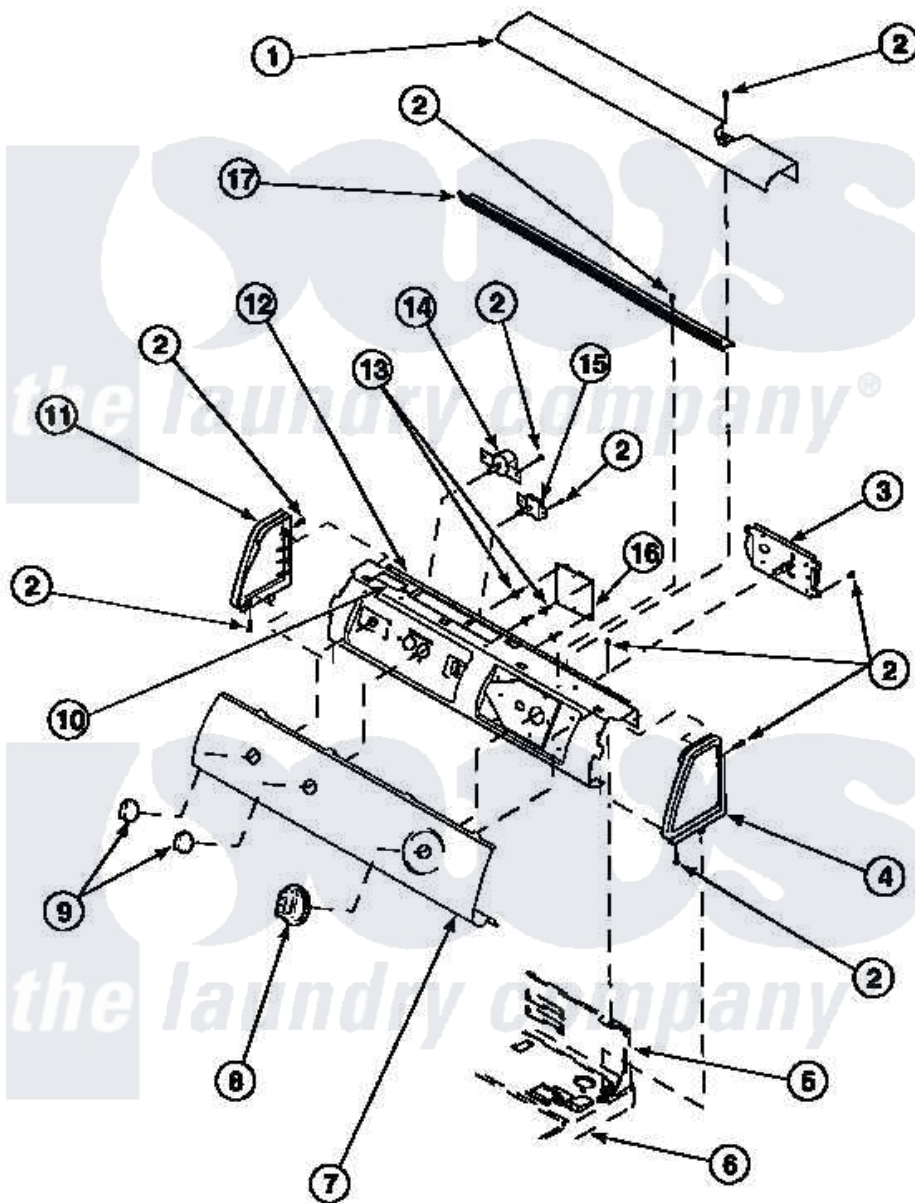

# Amana LG8219L2 (BOM: PLG8219L2) 07 - GRAPHIC PANEL, CONTROL HOOD AND CONTROLS

Amana Residential Amana LG8219L2 (BOM: PLG8219L2) Dryer Parts Parts Diagram 07 - GRAPHIC PANEL, CONTROL HOOD AND CONTROLS

[Click on the part number to view part](#)

Item	Original Part Number	Replaced By	Status	Part Description
1	500303		Not Available	COVER, TOP
2	501086	<a href="#">90767</a>		Screw, 8A X 3/8 HeX Washer Head Tapping
3	501881		Not Available	TIMER
4	34817		Not Available	END CAP(RIGHT)
5	500343		Not Available	PANEL,BACK(HOME HOOD)
6	500085P		Not Available	(ADD LETTER L-L, W-W TO PART N
8	502220		Not Available	KNOB, TIMER
9	36701		Not Available	KNOB, TEMP
10	24903		Not Available	STICKER,DISCONNECT POW
11	34818		Not Available	END CAP(LEFT)
12	500300		Not Available	BRACKET,CONTROL SUPPORT-MECH
17	500305		Not Available	DIFFUSER W/OUT HOLE