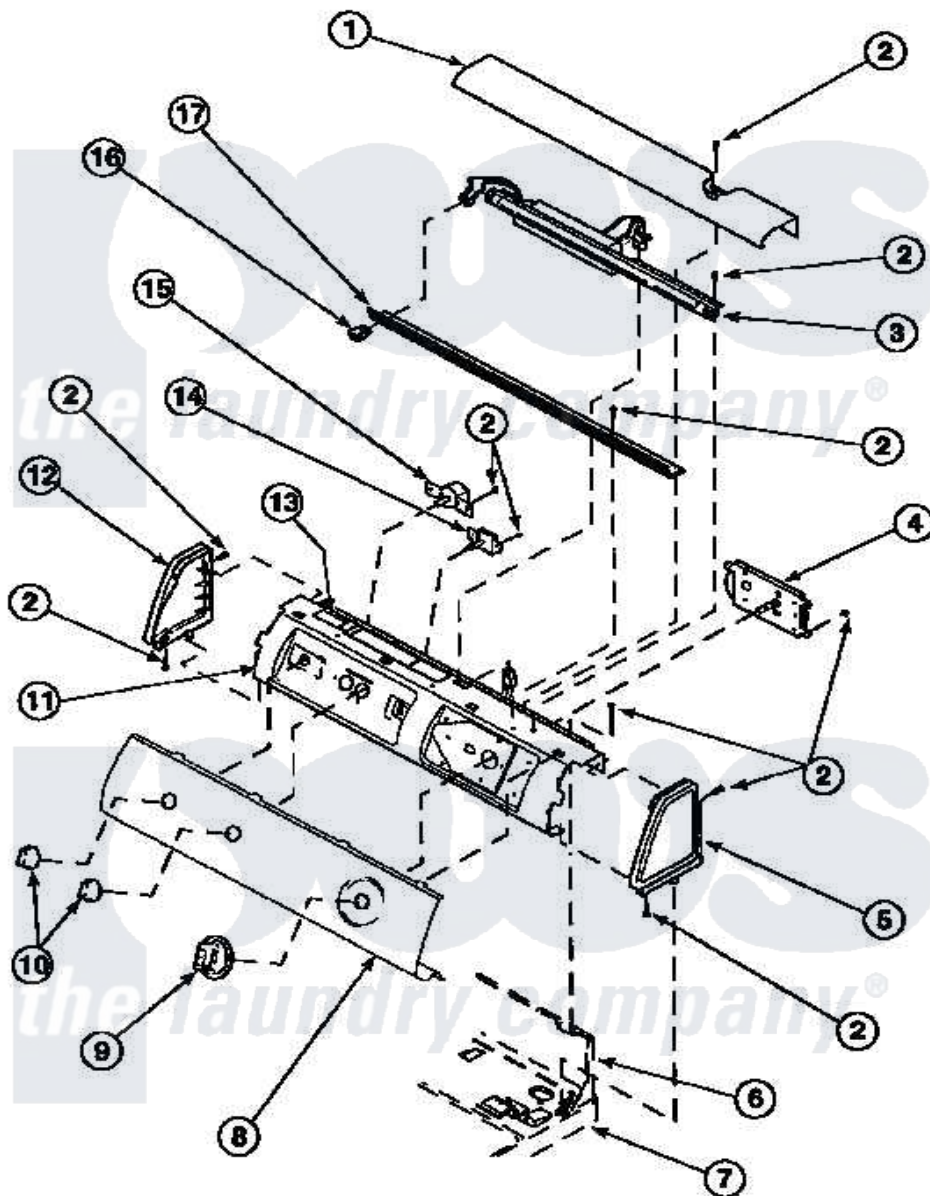

Amana LG8219L2 (BOM: PLG8219L2) 08 - GRAPHIC PANEL, CONTROL HOOD AND CONTROLS

Amana Residential Amana LG8219L2 (BOM: PLG8219L2) Dryer Parts Parts Diagram 08 - GRAPHIC PANEL, CONTROL HOOD AND CONTROLS

[Click on the part number to view part](#)

Item	Original Part Number	Replaced By	Status	Part Description
1	500303		Not Available	COVER, TOP
2	501086	90767		Screw, 8A X 3/8 HeX Washer Head Tapping
5	34817		Not Available	END CAP(RIGHT)
6	500343		Not Available	PANEL,BACK(HOME HOOD)
7	500085P		Not Available	(ADD LETTER L-L, W-W TO PART N
9	502220		Not Available	KNOB, TIMER
10	36701		Not Available	KNOB, TEMP
11	500300		Not Available	BRACKET,CONTROL SUPPORT-MECH
12	34818		Not Available	END CAP(LEFT)
13	24903		Not Available	STICKER,DISCONNECT POW