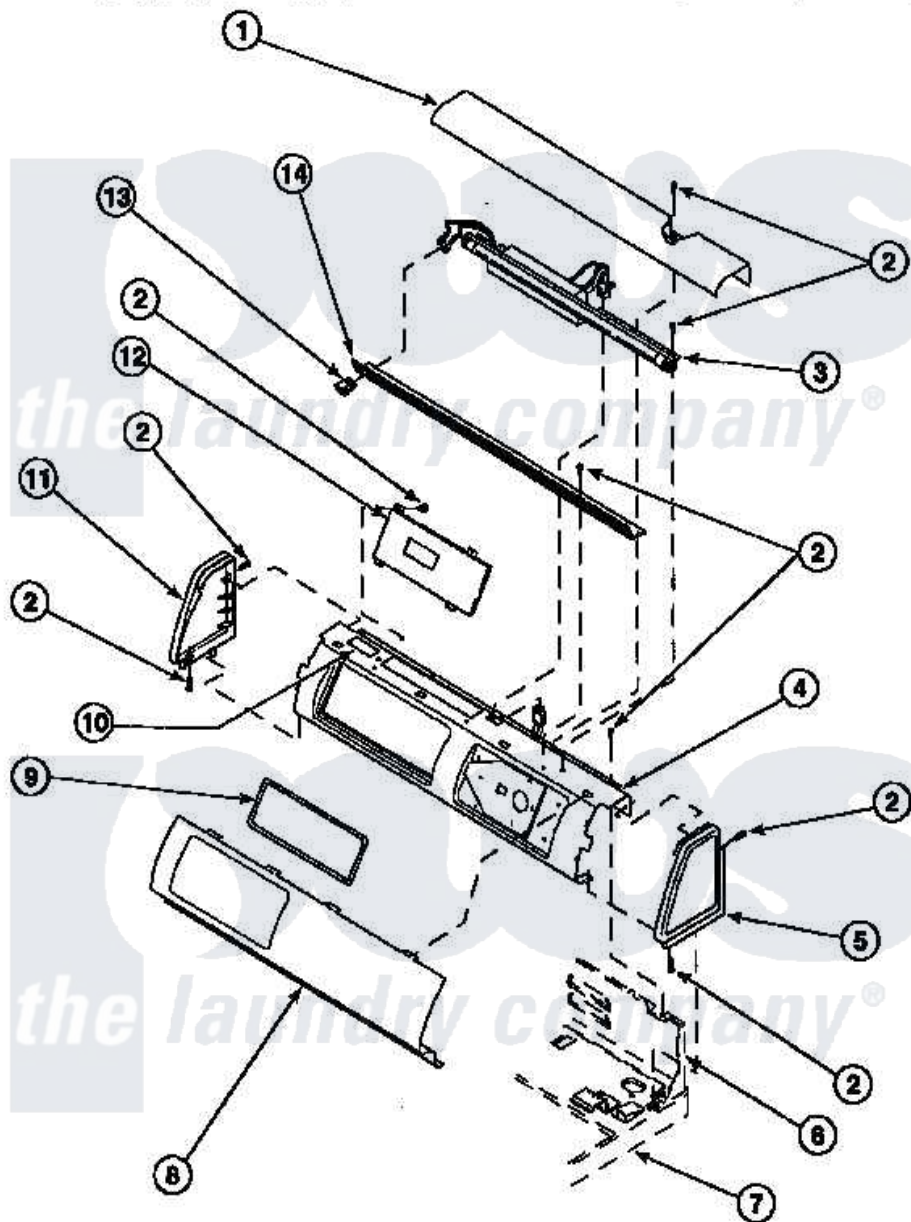

Amana LG8219L2 (BOM: PLG8219L2) 09 - GRAPHIC PANEL, CONTROL HOOD AND CONTROLS

Amana Residential Amana LG8219L2 (BOM: PLG8219L2) Dryer Parts Parts Diagram 09 - GRAPHIC PANEL, CONTROL HOOD AND CONTROLS

[Click on the part number to view part](#)

Item	Original Part Number	Replaced By	Status	Part Description
1	500303		Not Available	COVER, TOP
2	501086	90767		Screw, 8A X 3/8 HeX Washer Head Tapping
5	34817		Not Available	END CAP(RIGHT)
6	500343		Not Available	PANEL,BACK(HOME HOOD)
7	500085P		Not Available	(ADD LETTER L-L, W-W TO PART N
10	24903		Not Available	STICKER,DISCONNECT POW
11	34818		Not Available	END CAP(LEFT)