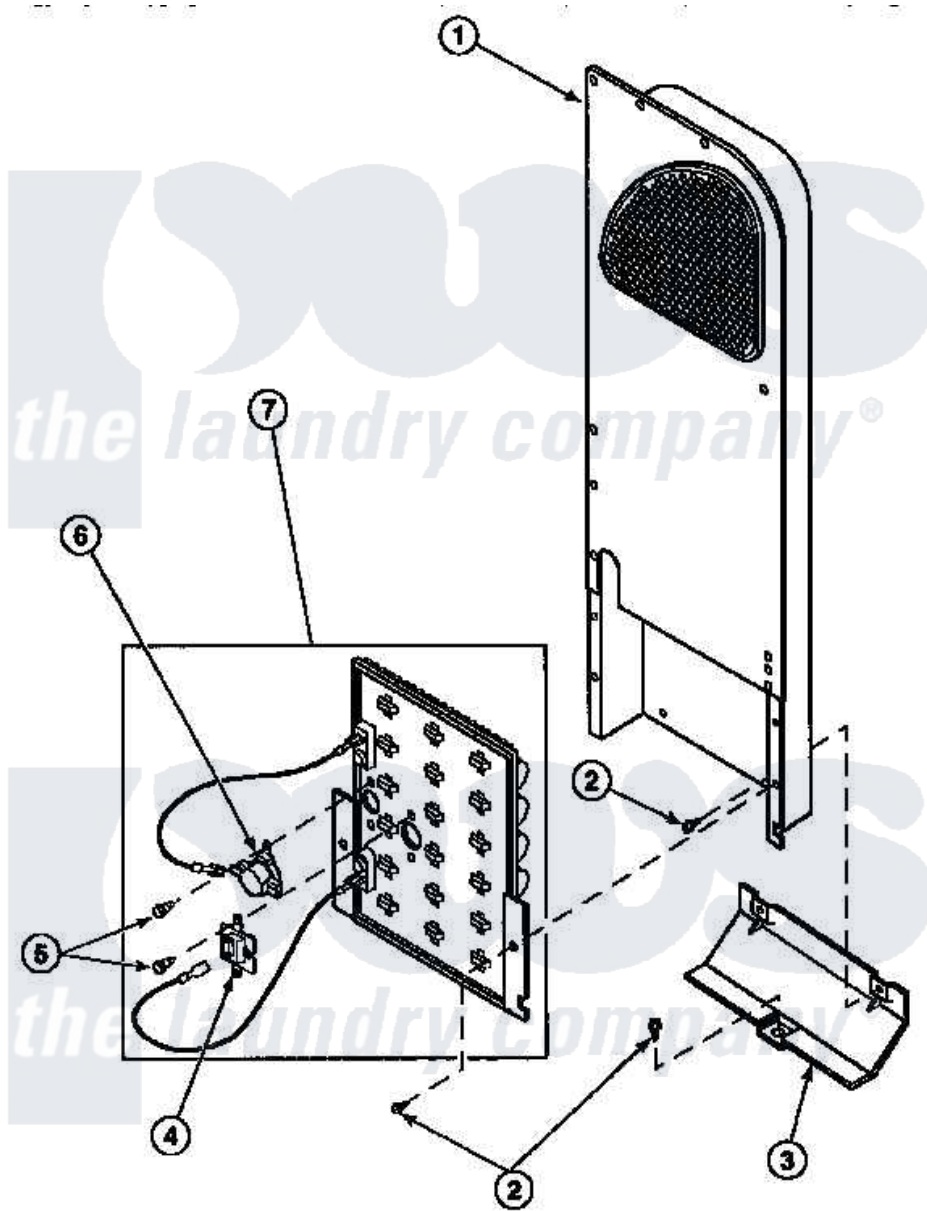

**Amana LG8219L2 (BOM: PLG8219L2) 10 - HEATER BOX ASSY
ORIGINALLY ON ELEC DRYER**

Amana Residential Amana LG8219L2 (BOM: PLG8219L2) Dryer Parts Parts Diagram 10 - HEATER BOX ASSY
ORIGINALLY ON ELEC DRYER
Click on the part number to view part

Item	Original Part Number	Replaced By	Status	Part Description
1	500179P	503605		Assembly, Heater Duct
2	501668	503688		Screw, 10B-16 X .34 I
3	60952		Not Available	SHIELD,HEAT DUCT
5	23222	3177991		Screw