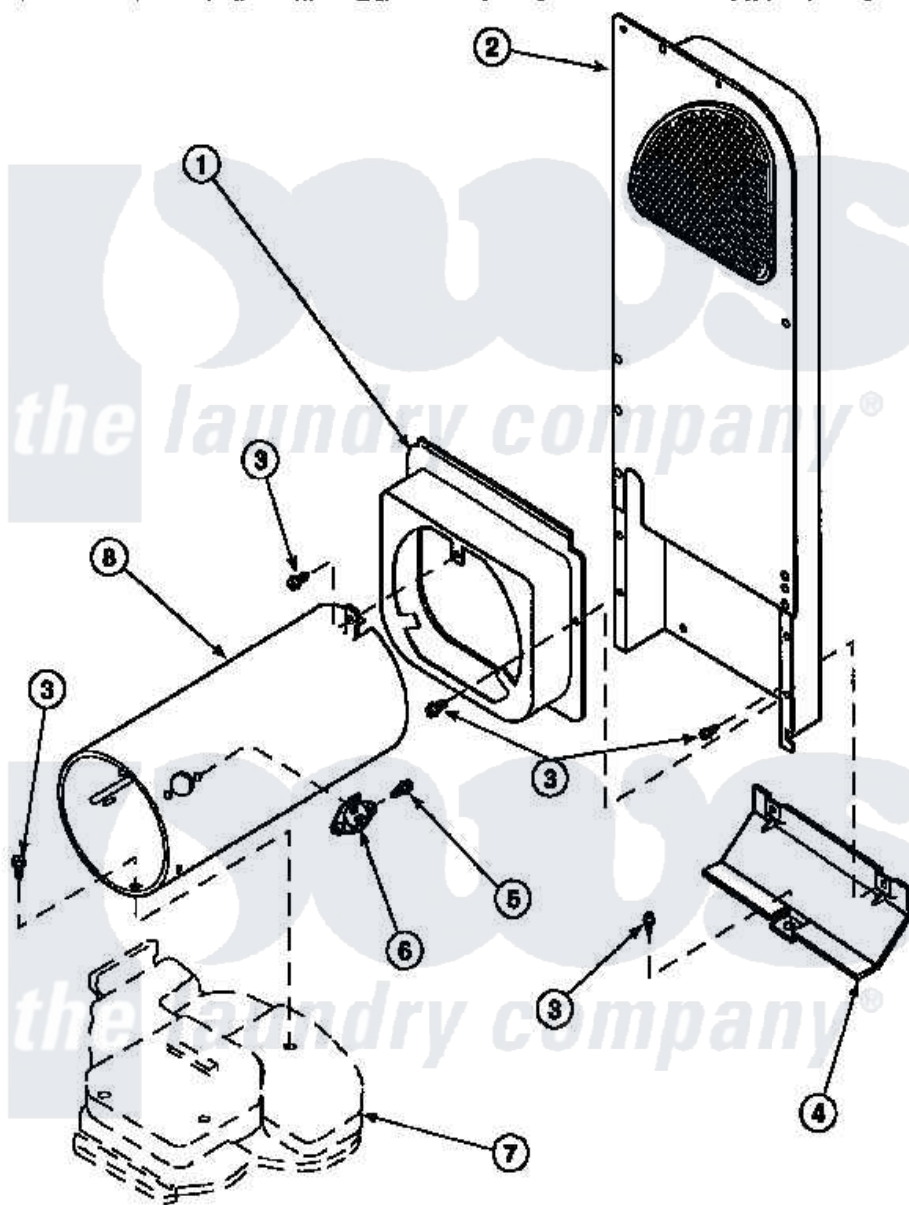

**Amana LG8219L2 (BOM: PLG8219L2) 11 - HEATER BOX ASSY
ORIGINALLY ON GAS DRYER**

Amana Residential Amana LG8219L2 (BOM: PLG8219L2) Dryer Parts Parts Diagram 11 - HEATER BOX ASSY
ORIGINALLY ON GAS DRYER
Click on the part number to view part

Item	Original Part Number	Replaced By	Status	Part Description
1	500122	510101		Shroud Heat Duct
2	500179P	503605		Assembly, Heater Duct
3	501668	503688		Screw, 10B-16 X .34 I
4	60952		Not Available	SHIELD,HEAT DUCT
5	51782		Not Available	SCREW, 6B-20X5/16
6	Y61886			Thermostat, Limit-Blk
7	500070			Base, Dryer
8	61974		Not Available	BURNER HOUSING