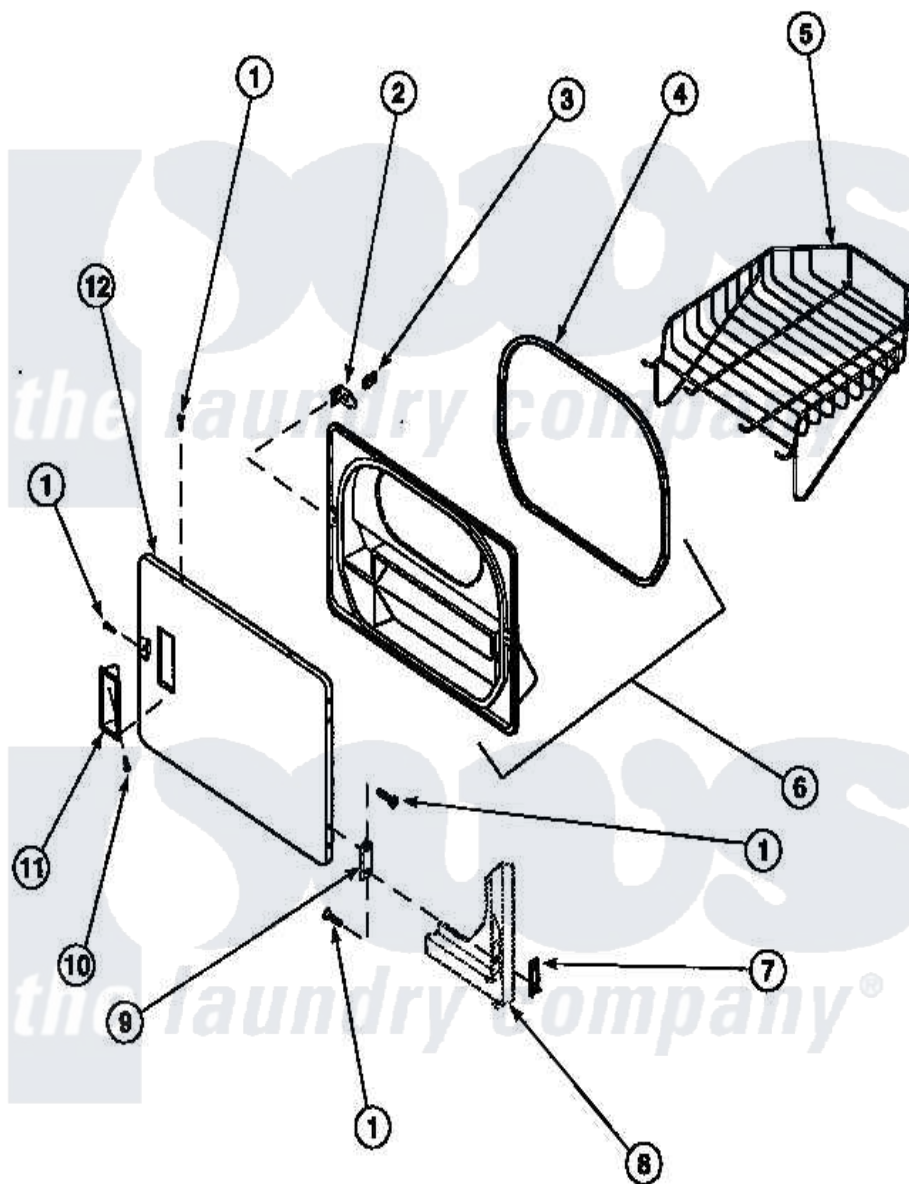

Amana LG8219L2 (BOM: PLG8219L2) 13 - LOADING DOOR WITH DRYING RACK

Amana Residential Amana LG8219L2 (BOM: PLG8219L2) Dryer Parts Parts Diagram 13 - LOADING DOOR WITH DRYING RACK

Click on the part number to view part

Item	Original Part Number	Replaced By	Status	Part Description
1	500226			Screw, 8b-16 x 5/8 Tap
2	500223	40116201		Bracket, Door Strike
3	500039	510181		Strike Doormetal
4	500200		Not Available	SEAL, DOOR
5	501295P		Not Available	RACK, DRYING
6	500199		Not Available	ASSY, LINER & SEAL
7	500236			Clip, Door Hinge Mount
9	500041	Y503676		Hinge, Door And Top
10	500297	8281236		Screw
11	500042		Not Available	DOOR PULL