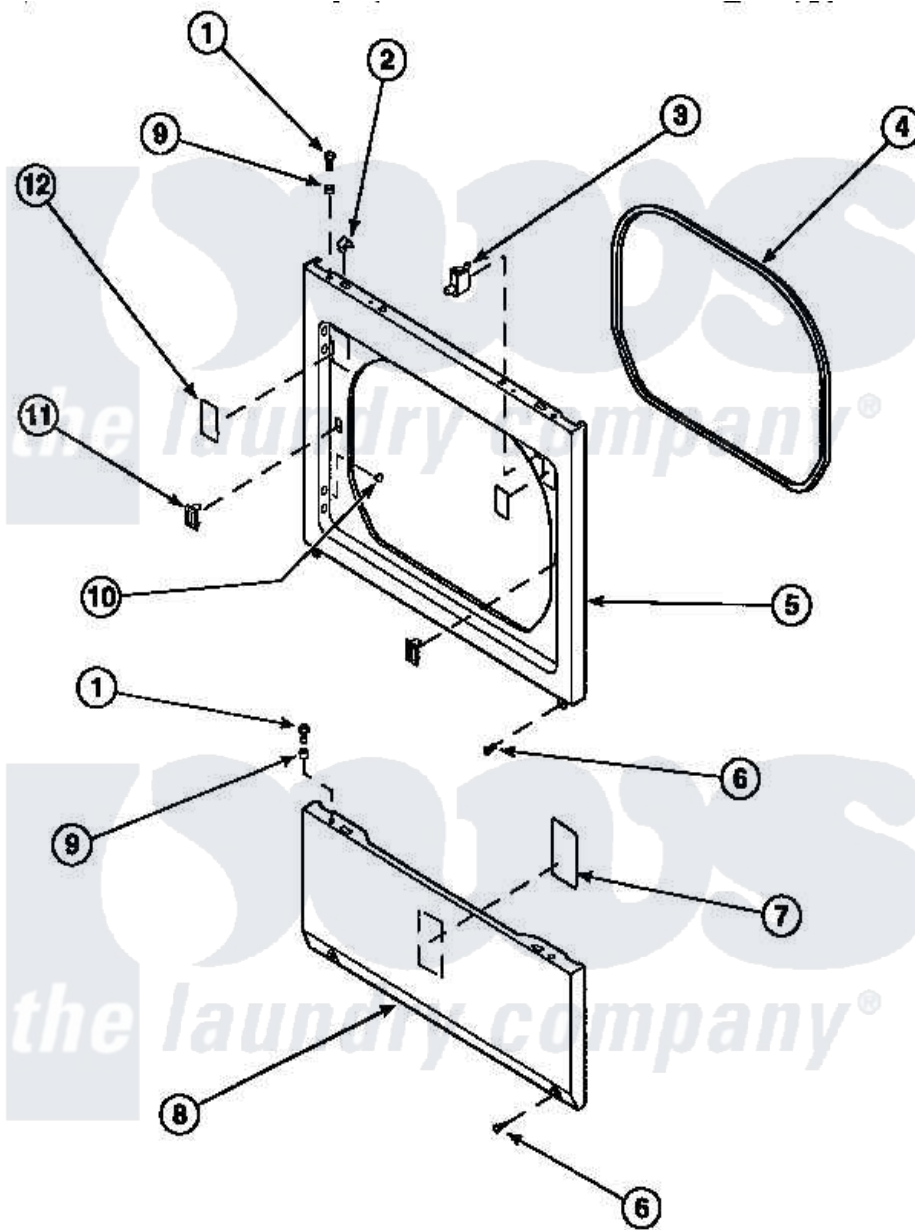

**Amana LG8219L2 (BOM: PLG8219L2) 14 - LOWER ACCESS PANEL, FRONT PANEL AND SEAL**

Amana Residential Amana LG8219L2 (BOM: PLG8219L2) Dryer Parts Parts Diagram 14 - LOWER ACCESS PANEL, FRONT PANEL AND SEAL  
 Click on the part number to view part

Item	Original Part Number	Replaced By	Status	Part Description
1	32671	<a href="#">Y014874</a>		Screw, Idler Arm And Sleeve
2	56080	<a href="#">22001650</a>		Fastener, Spring
3	Y62872	<a href="#">W10169313</a>		Switch-Dor
4	<a href="#">500034</a>			Seal, Front Panel
6	33562	<a href="#">27001200</a>		Screw
7	500670		Not Available	STICKER NG OR MIXED GA
9	56079	<a href="#">505187</a>		Locator, Panel
10	500227	<a href="#">505295</a>		Screw, No.8ab-16 x 3/4 PH
11	54660	<a href="#">LA-1003</a>		Door Catch Kit
12	500281		Not Available	STICKER