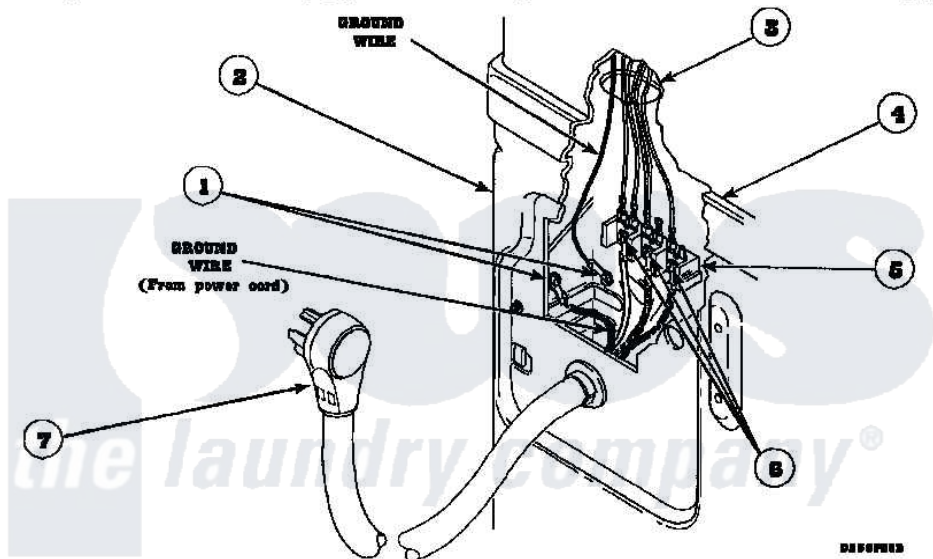

Amana LG8219L2 (BOM: PLG8219L2) 17 - POWER CORDS

Amana [Residential Amana LG8219L2 \(BOM: PLG8219L2\) Dryer Parts](#) Parts Diagram 17 - POWER CORDS  
 Click on the part number to view part

Item	Original Part Number	Replaced By	Status	Part Description
1	<a href="#">20530</a>			Screw, 10-24 x 3/8 Hex
2	500001P		Not Available	(ADD LETTER BEFORE "P" IN PART
3	500343		Not Available	PANEL, BACK(HOME HOOD)
4	500085P		Not Available	(ADD LETTER L-L, W-W TO PART N
6	Y61199	<a href="#">3400094</a>		Screw, 10-32 X 3/8