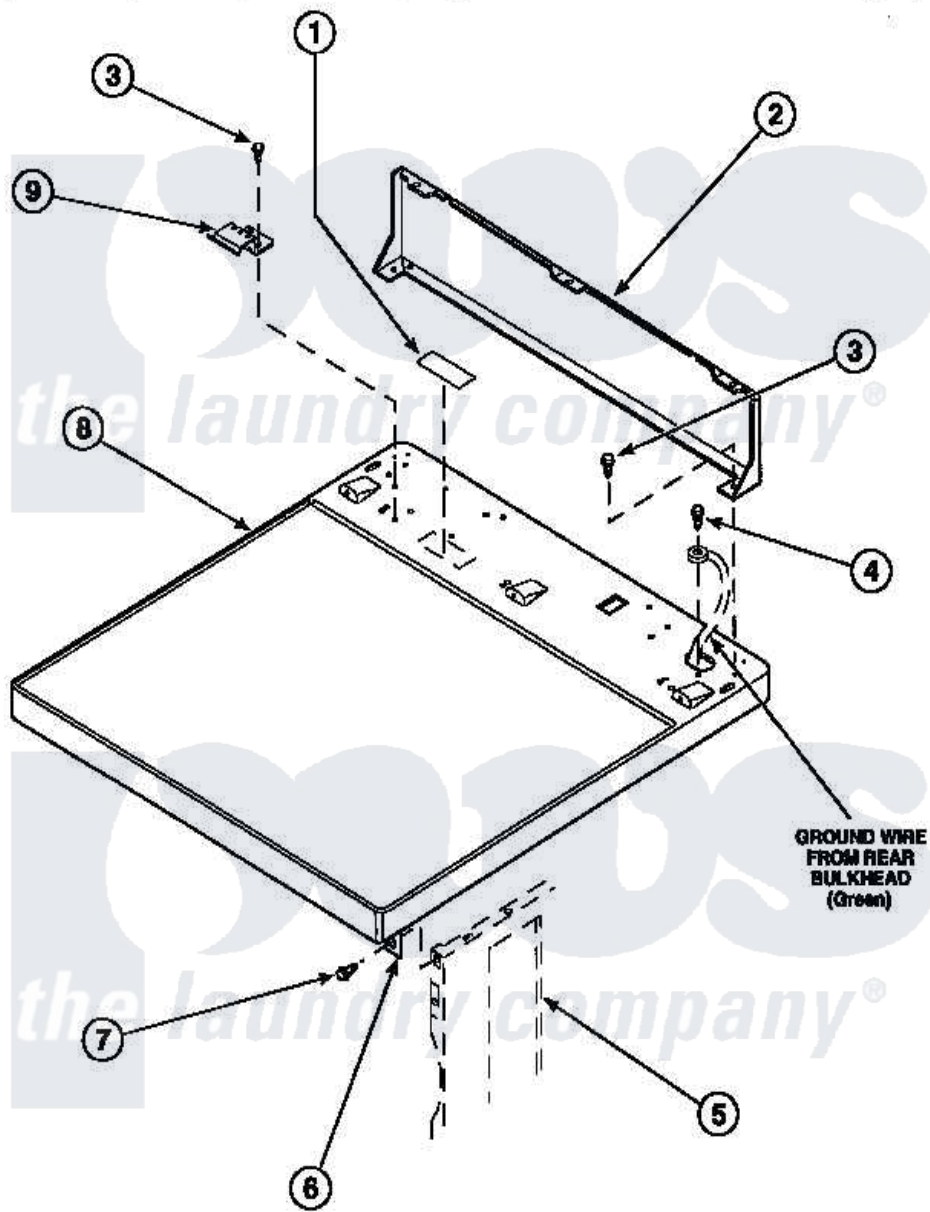

Amana LG8219W2 (BOM: PLG8219W2) 01 - CABINET TOP AND CONTROL HOOD REAR PANEL

Amana Residential Amana LG8219W2 (BOM: PLG8219W2) Dryer Parts Parts Diagram 01 - CABINET TOP AND CONTROL HOOD REAR PANEL
 Click on the part number to view part

Item	Original Part Number	Replaced By	Status	Part Description
1	24903		Not Available	STICKER,DISCONNECT POW
2	500343		Not Available	PANEL,BACK(HOME HOOD)
3	501086	90767		Screw, 8A X 3/8 HeX Washer Head Tapping
4	20530			Screw, 10-24 x 3/8 Hex
5	500001P		Not Available	(ADD LETTER BEFORE "P" IN PART
6	500084	40130801		Bracket, Top Mount
7	33562	27001200		Screw
8	500085P		Not Available	(ADD LETTER L-L, W-W TO PART N
9	501241	Y503876		Clip, Hold Down