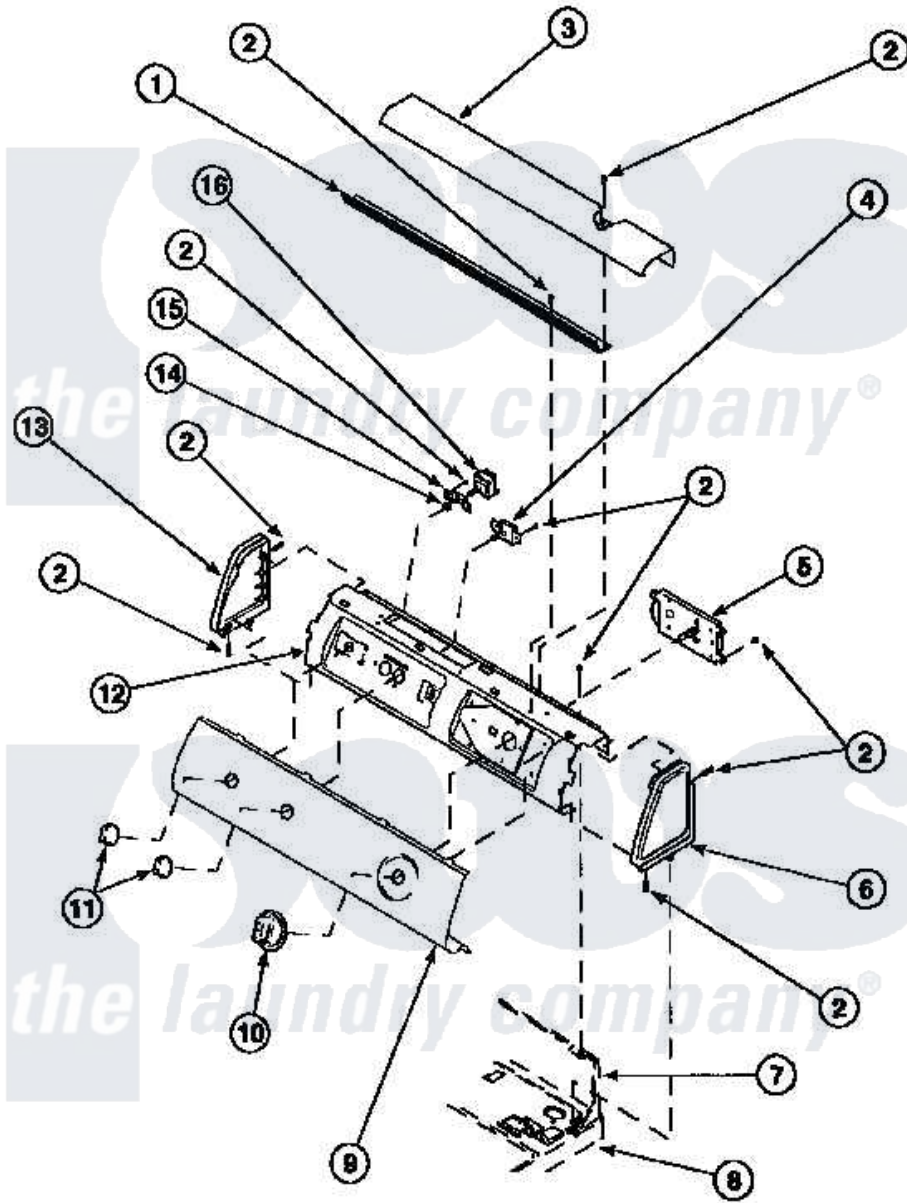

Amana LG8219W2 (BOM: PLG8219W2) 05 - GRAPHIC PANEL, CONTROL HOOD AND CONTROLS

Amana Residential Amana LG8219W2 (BOM: PLG8219W2) Dryer Parts Parts Diagram 05 - GRAPHIC PANEL, CONTROL HOOD AND CONTROLS
 Click on the part number to view part

Item	Original Part Number	Replaced By	Status	Part Description
1	500305		Not Available	DIFFUSER W/OUT HOLE
2	501086	90767		Screw, 8A X 3/8 HeX Washer Head Tapping
3	500303		Not Available	COVER, TOP
6	34817		Not Available	END CAP(RIGHT)
7	500343		Not Available	PANEL,BACK(HOME HOOD)
8	500085P		Not Available	(ADD LETTER L-L, W-W TO PART N
9	502630		Not Available	GRAPHIC PANEL
"	502206		Not Available	GRAPHIC PANEL
10	502220		Not Available	KNOB, TIMER
11	36701		Not Available	KNOB, TEMP
12	500300		Not Available	BRACKET,CONTROL SUPPORT-MECH
13	34818		Not Available	END CAP(LEFT)
14	57584		Not Available	NUT