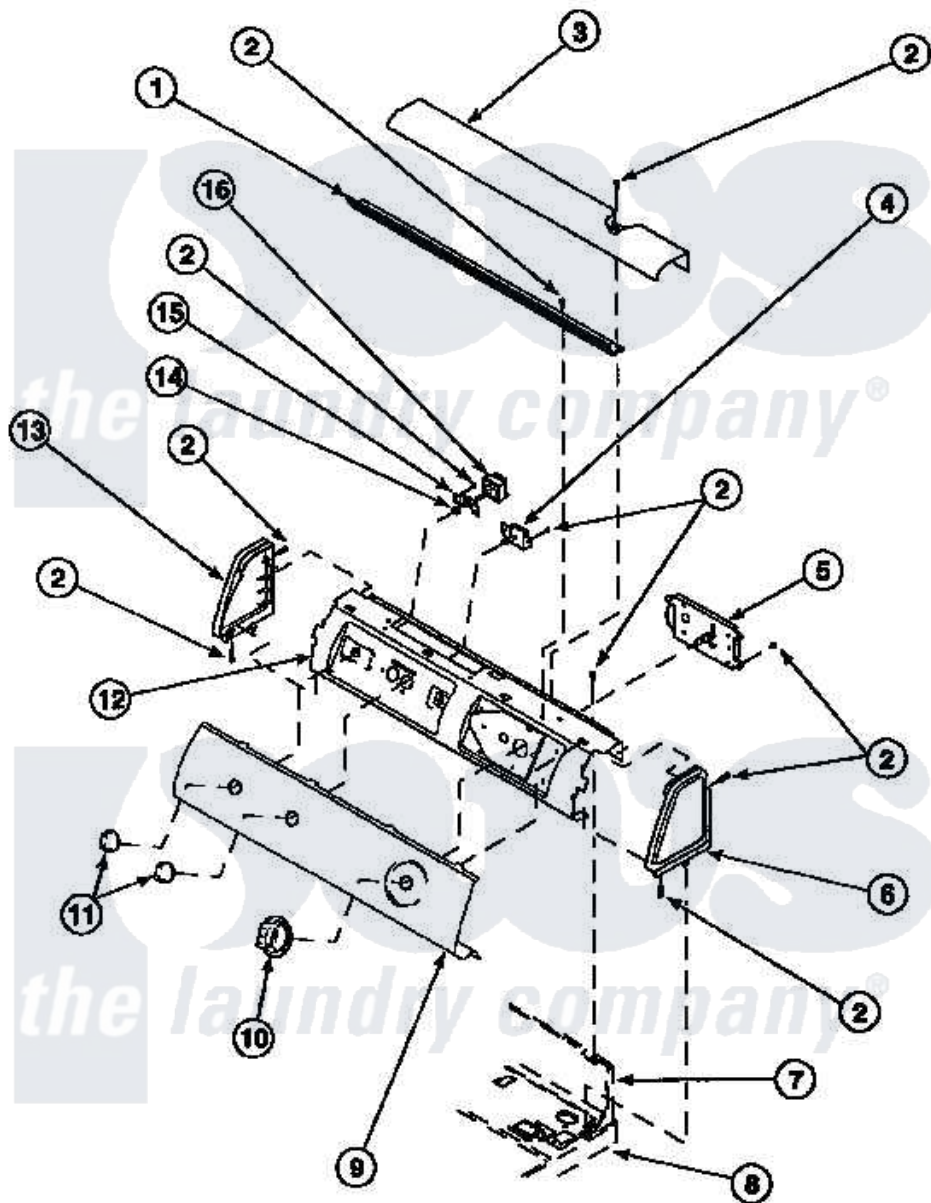

# Amana LG8219W2 (BOM: PLG8219W2) 06 - GRAPHIC PANEL, CONTROL HOOD AND CONTROLS

Amana Residential Amana LG8219W2 (BOM: PLG8219W2) Dryer Parts Parts Diagram 06 - GRAPHIC PANEL, CONTROL HOOD AND CONTROLS  
 Click on the part number to view part

Item	Original Part Number	Replaced By	Status	Part Description
1	500305		Not Available	DIFFUSER W/OUT HOLE
2	501086	<a href="#">90767</a>		Screw, 8A X 3/8 HeX Washer Head Tapping
3	500303		Not Available	COVER, TOP
5	501881		Not Available	TIMER
6	34817		Not Available	END CAP(RIGHT)
7	500343		Not Available	PANEL,BACK(HOME HOOD)
8	500085P		Not Available	(ADD LETTER L-L, W-W TO PART N
9	503146		Not Available	PANEL, GRAPHICS
10	502220		Not Available	KNOB, TIMER
11	36701		Not Available	KNOB, TEMP
12	500300		Not Available	BRACKET,CONTROL SUPPORT-MECH
13	34818		Not Available	END CAP(LEFT)
14	57584		Not Available	NUT