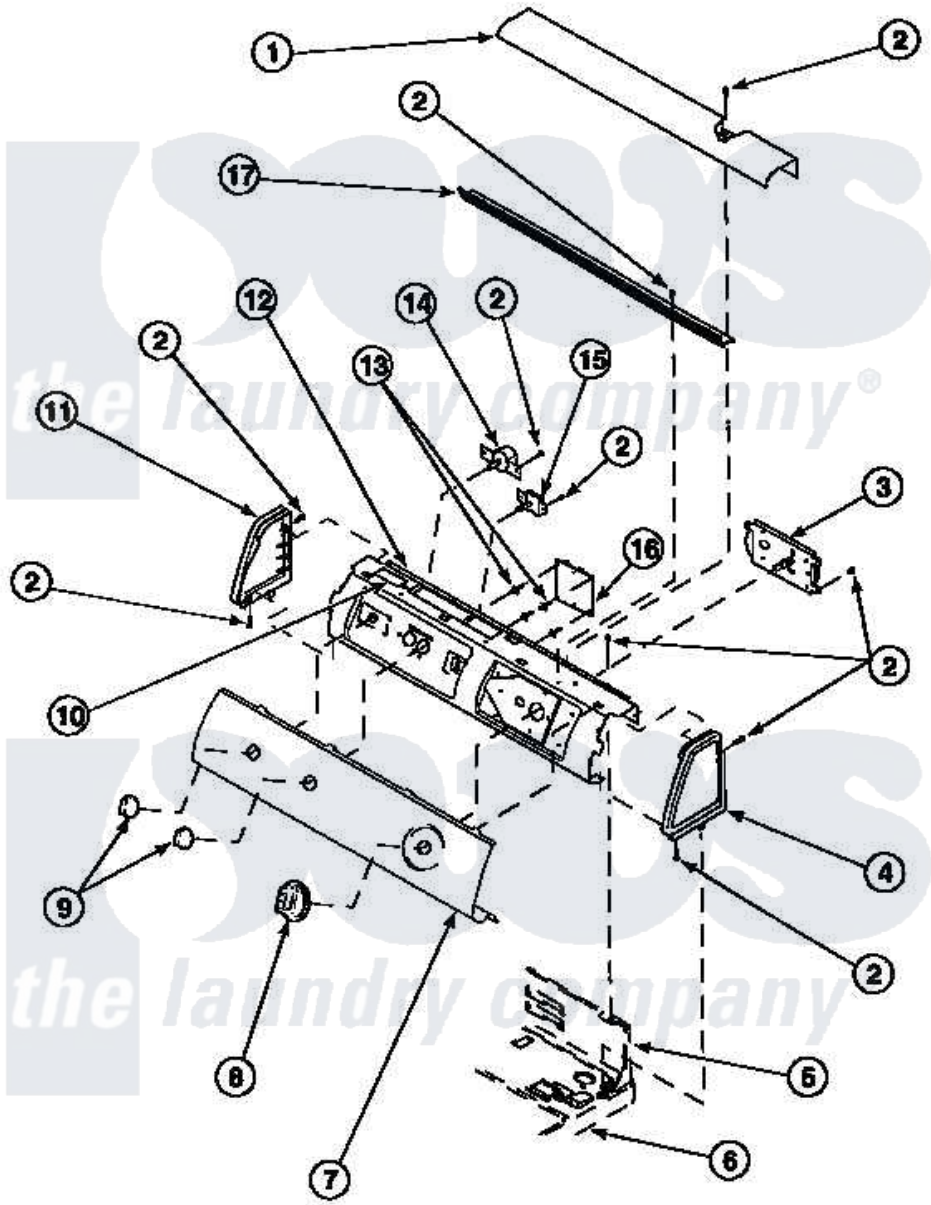

**Amana LG8219W2 (BOM: PLG8219W2) 07 - GRAPHIC PANEL, CONTROL HOOD AND CONTROLS**

Amana Residential Amana LG8219W2 (BOM: PLG8219W2) Dryer Parts Parts Diagram 07 - GRAPHIC PANEL, CONTROL HOOD AND CONTROLS  
 Click on the part number to view part

Item	Original Part Number	Replaced By	Status	Part Description
1	500303		Not Available	COVER, TOP
2	501086	<a href="#">90767</a>		Screw, 8A X 3/8 HeX Washer Head Tapping
3	501881		Not Available	TIMER
4	34817		Not Available	END CAP(RIGHT)
5	500343		Not Available	PANEL,BACK(HOME HOOD)
6	500085P		Not Available	(ADD LETTER L-L, W-W TO PART N
8	502220		Not Available	KNOB, TIMER
9	36701		Not Available	KNOB, TEMP
10	24903		Not Available	STICKER,DISCONNECT POW
11	34818		Not Available	END CAP(LEFT)
12	500300		Not Available	BRACKET,CONTROL SUPPORT-MECH
17	500305		Not Available	DIFFUSER W/OUT HOLE