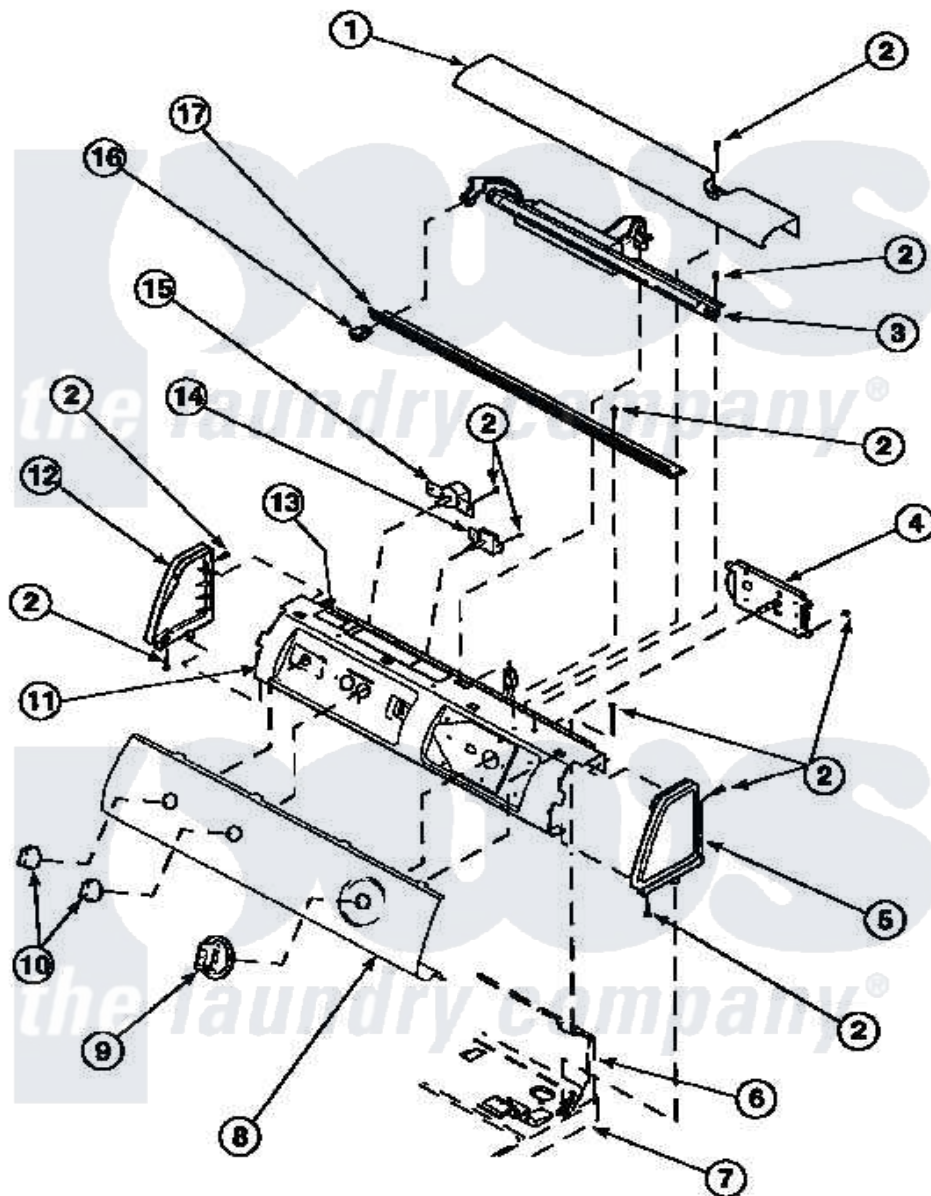

# Amana LG8219W2 (BOM: PLG8219W2) 08 - GRAPHIC PANEL, CONTROL HOOD AND CONTROLS

Amana Residential Amana LG8219W2 (BOM: PLG8219W2) Dryer Parts Parts Diagram 08 - GRAPHIC PANEL, CONTROL HOOD AND CONTROLS  
 Click on the part number to view part

Item	Original Part Number	Replaced By	Status	Part Description
1	500303		Not Available	COVER, TOP
2	501086	<a href="#">90767</a>		Screw, 8A X 3/8 HeX Washer Head Tapping
5	34817		Not Available	END CAP(RIGHT)
6	500343		Not Available	PANEL,BACK(HOME HOOD)
7	500085P		Not Available	(ADD LETTER L-L, W-W TO PART N
9	502220		Not Available	KNOB, TIMER
10	36701		Not Available	KNOB, TEMP
11	500300		Not Available	BRACKET,CONTROL SUPPORT-MECH
12	34818		Not Available	END CAP(LEFT)
13	24903		Not Available	STICKER,DISCONNECT POW