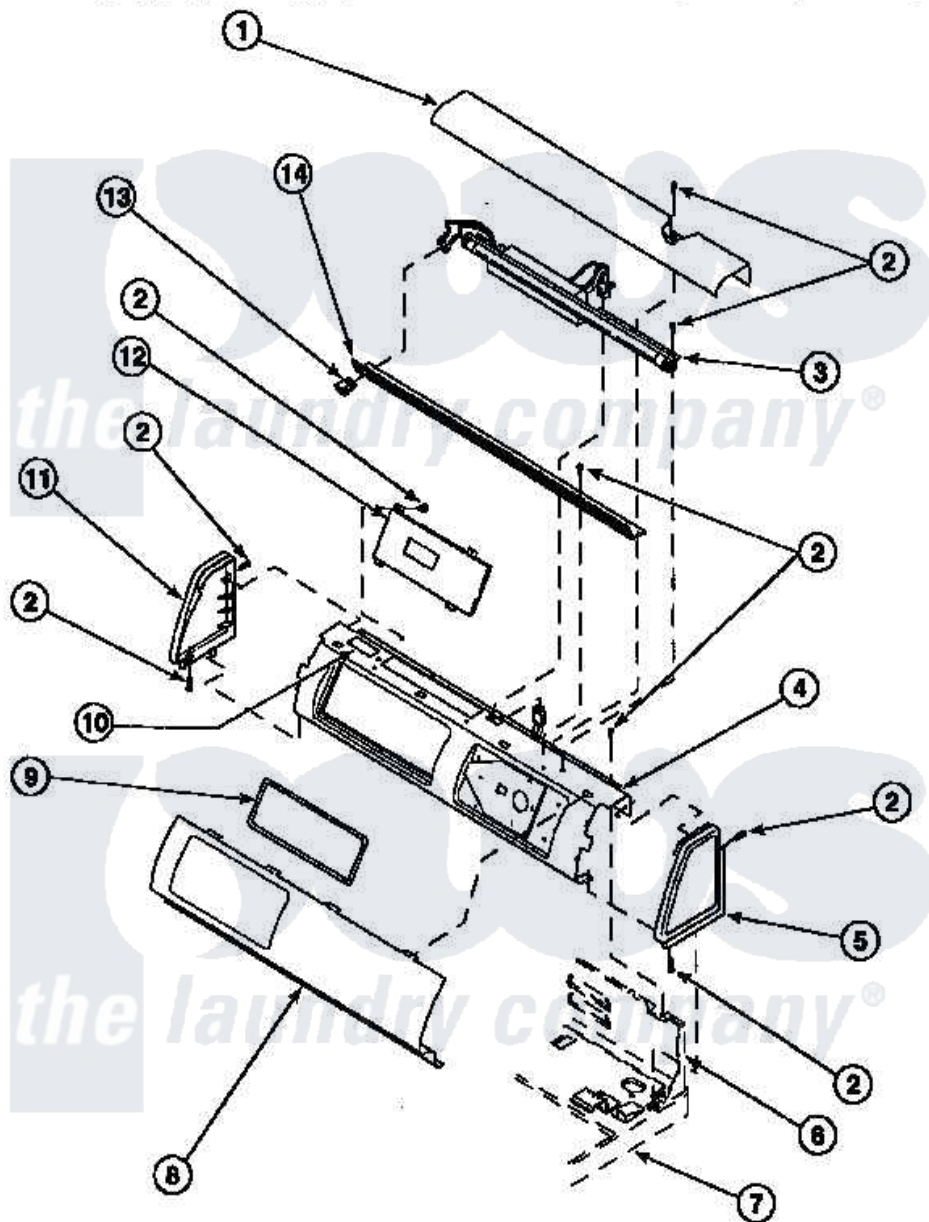

**Amana LG8219W2 (BOM: PLG8219W2) 09 - GRAPHIC PANEL, CONTROL HOOD AND CONTROLS**

Amana Residential Amana LG8219W2 (BOM: PLG8219W2) Dryer Parts Parts Diagram 09 - GRAPHIC PANEL, CONTROL HOOD AND CONTROLS  
 Click on the part number to view part

Item	Original Part Number	Replaced By	Status	Part Description
1	500303		Not Available	COVER, TOP
2	501086	<a href="#">90767</a>		Screw, 8A X 3/8 HeX Washer Head Tapping
5	34817		Not Available	END CAP(RIGHT)
6	500343		Not Available	PANEL,BACK(HOME HOOD)
7	500085P		Not Available	(ADD LETTER L-L, W-W TO PART N
10	24903		Not Available	STICKER,DISCONNECT POW
11	34818		Not Available	END CAP(LEFT)