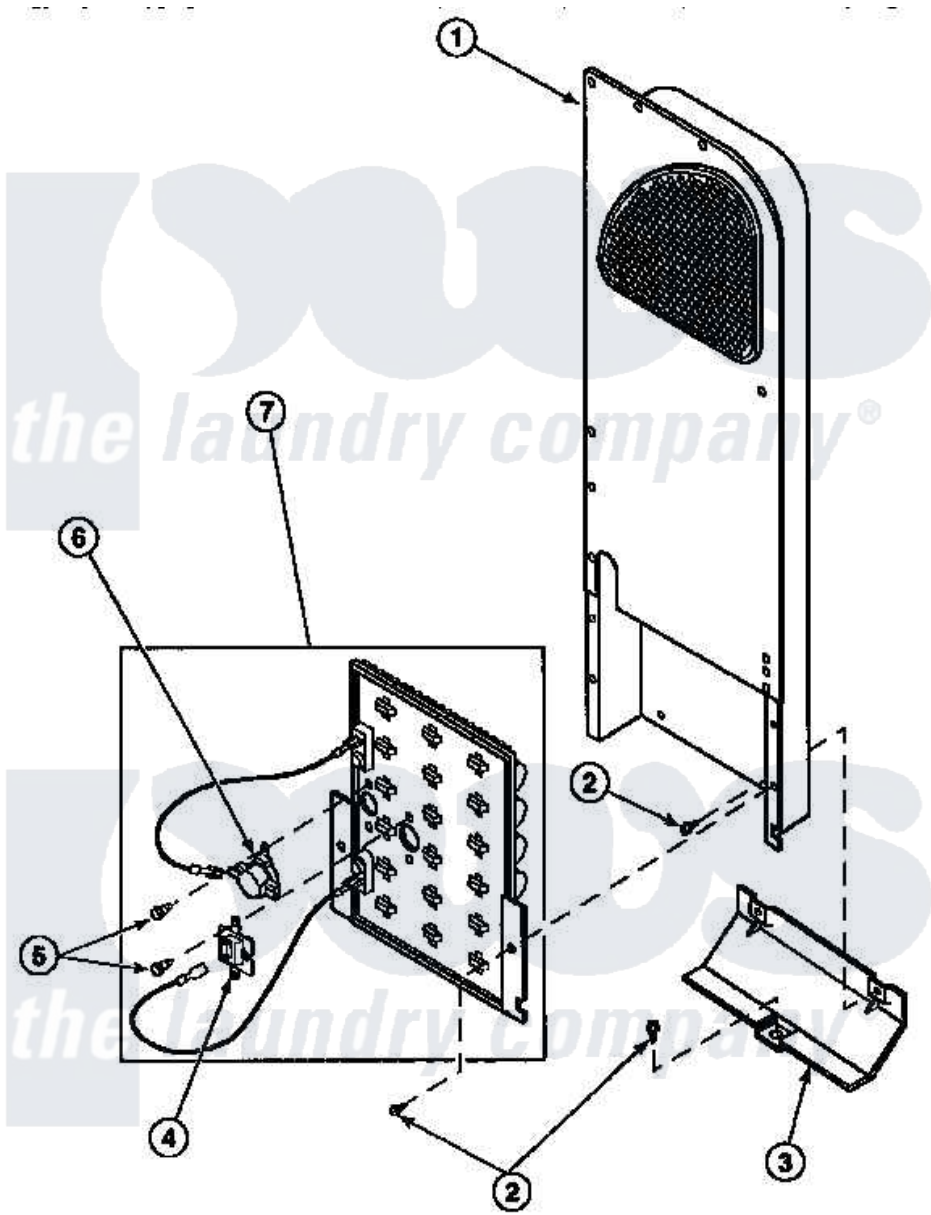

**Amana LG8219W2 (BOM: PLG8219W2) 10 - HEATER BOX ASSY
ORIGINALLY ON ELEC DRYER**

Amana Residential Amana LG8219W2 (BOM: PLG8219W2) Dryer Parts Parts Diagram 10 - HEATER BOX
ASSY ORIGINALLY ON ELEC DRYER
Click on the part number to view part

Item	Original Part Number	Replaced By	Status	Part Description
1	500179P	503605		Assembly, Heater Duct
2	501668	503688		Screw, 10B-16 X .34 I
3	60952		Not Available	SHIELD,HEAT DUCT
5	23222	3177991		Screw