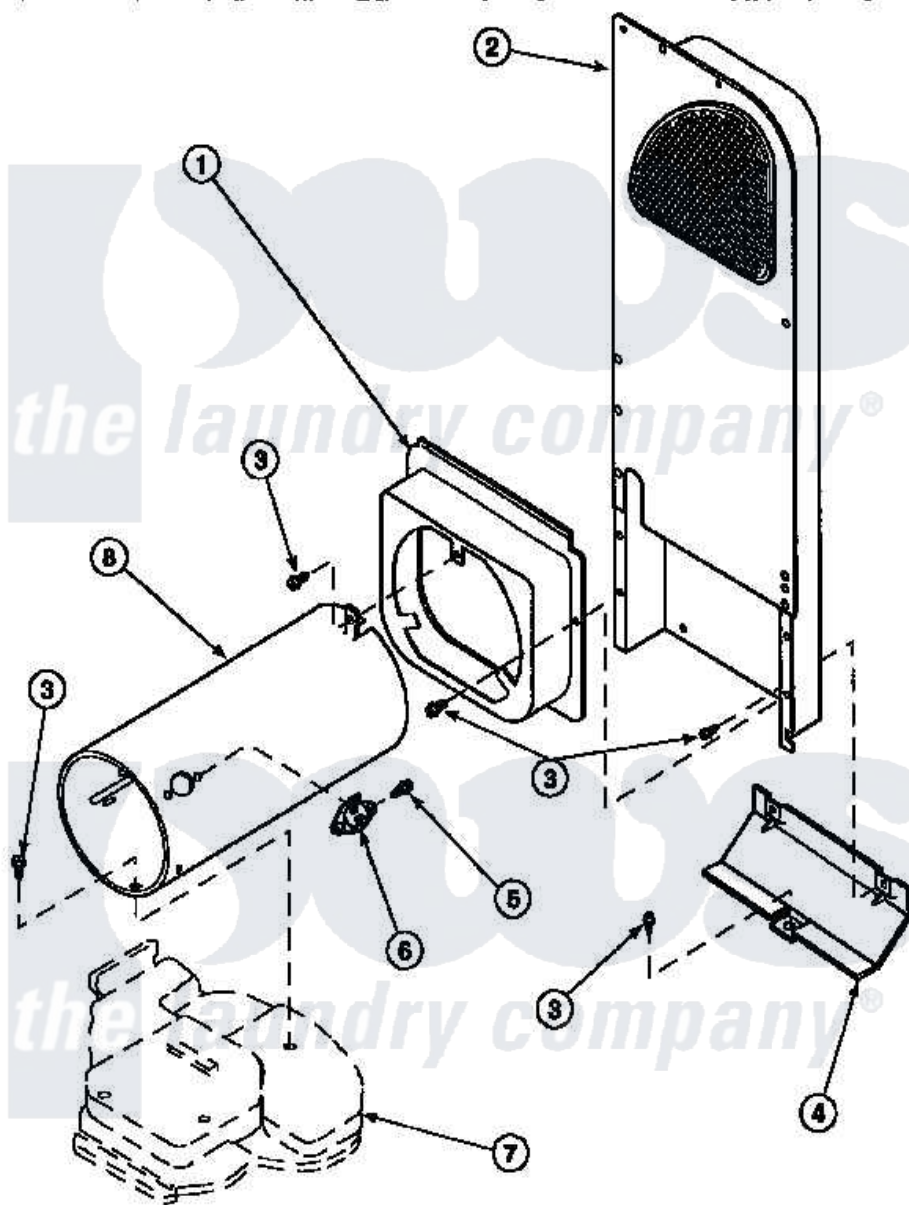

**Amana LG8219W2 (BOM: PLG8219W2) 11 - HEATER BOX ASSY  
ORIGINALLY ON GAS DRYER**

Amana Residential Amana LG8219W2 (BOM: PLG8219W2) Dryer Parts Parts Diagram 11 - HEATER BOX ASSY ORIGINALLY ON GAS DRYER  
Click on the part number to view part

Item	Original Part Number	Replaced By	Status	Part Description
1	500122	<a href="#">510101</a>		Shroud Heat Duct
2	500179P	<a href="#">503605</a>		Assembly, Heater Duct
3	501668	<a href="#">503688</a>		Screw, 10B-16 X .34 I
4	60952		Not Available	SHIELD,HEAT DUCT
5	51782		Not Available	SCREW, 6B-20X5/16
6	<a href="#">Y61886</a>			Thermostat, Limit-Blk
7	<a href="#">500070</a>			Base, Dryer
8	61974		Not Available	BURNER HOUSING