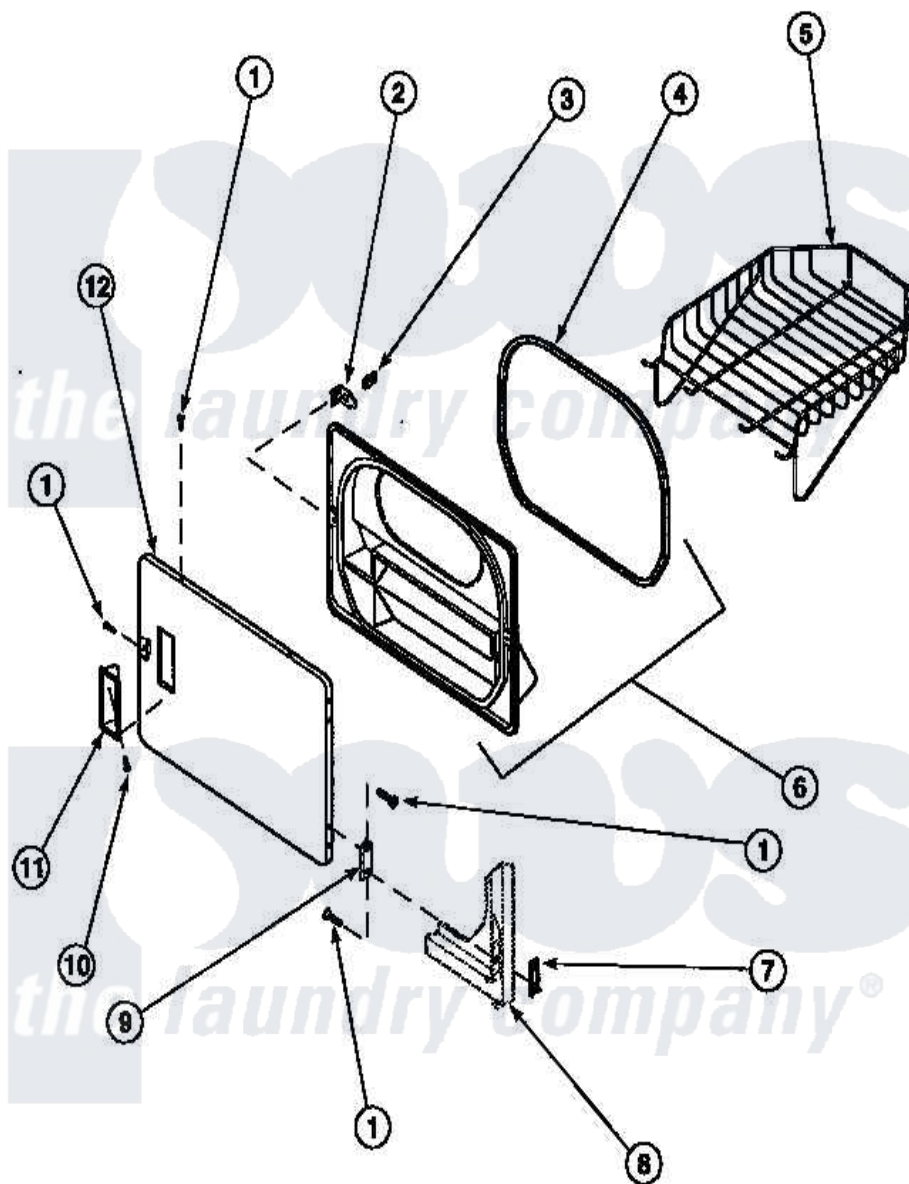

Amana LG8219W2 (BOM: PLG8219W2) 13 - LOADING DOOR WITH DRYING RACK

Amana Residential Amana LG8219W2 (BOM: PLG8219W2) Dryer Parts Parts Diagram 13 - LOADING DOOR WITH DRYING RACK

Click on the part number to view part

Item	Original Part Number	Replaced By	Status	Part Description
1	500226			Screw, 8b-16 x 5/8 Tap
2	500223	40116201		Bracket, Door Strike
3	500039	510181		Strike Doormetal
4	500200		Not Available	SEAL,DOOR
5	501295P		Not Available	RACK, DRYING
6	500199		Not Available	ASSY,LINER & SEAL
7	500236			Clip, Door Hinge Mount
9	500041	Y503676		Hinge, Door And Top
10	500297	8281236		Screw
11	500042		Not Available	DOOR PULL