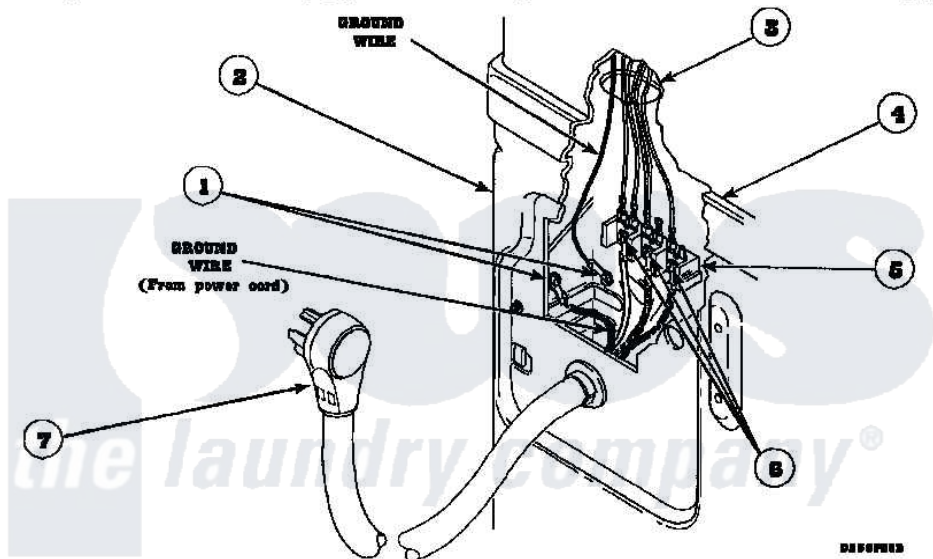

Amana LG8219W2 (BOM: PLG8219W2) 17 - POWER CORDS

Amana Residential Amana LG8219W2 (BOM: PLG8219W2) Dryer Parts Parts Diagram 17 - POWER CORDS
 Click on the part number to view part

Item	Original Part Number	Replaced By	Status	Part Description
1	20530			Screw, 10-24 x 3/8 Hex
2	500001P		Not Available	(ADD LETTER BEFORE "P" IN PART
3	500343		Not Available	PANEL, BACK(HOME HOOD)
4	500085P		Not Available	(ADD LETTER L-L, W-W TO PART N
6	Y61199	3400094		Screw, 10-32 X 3/8