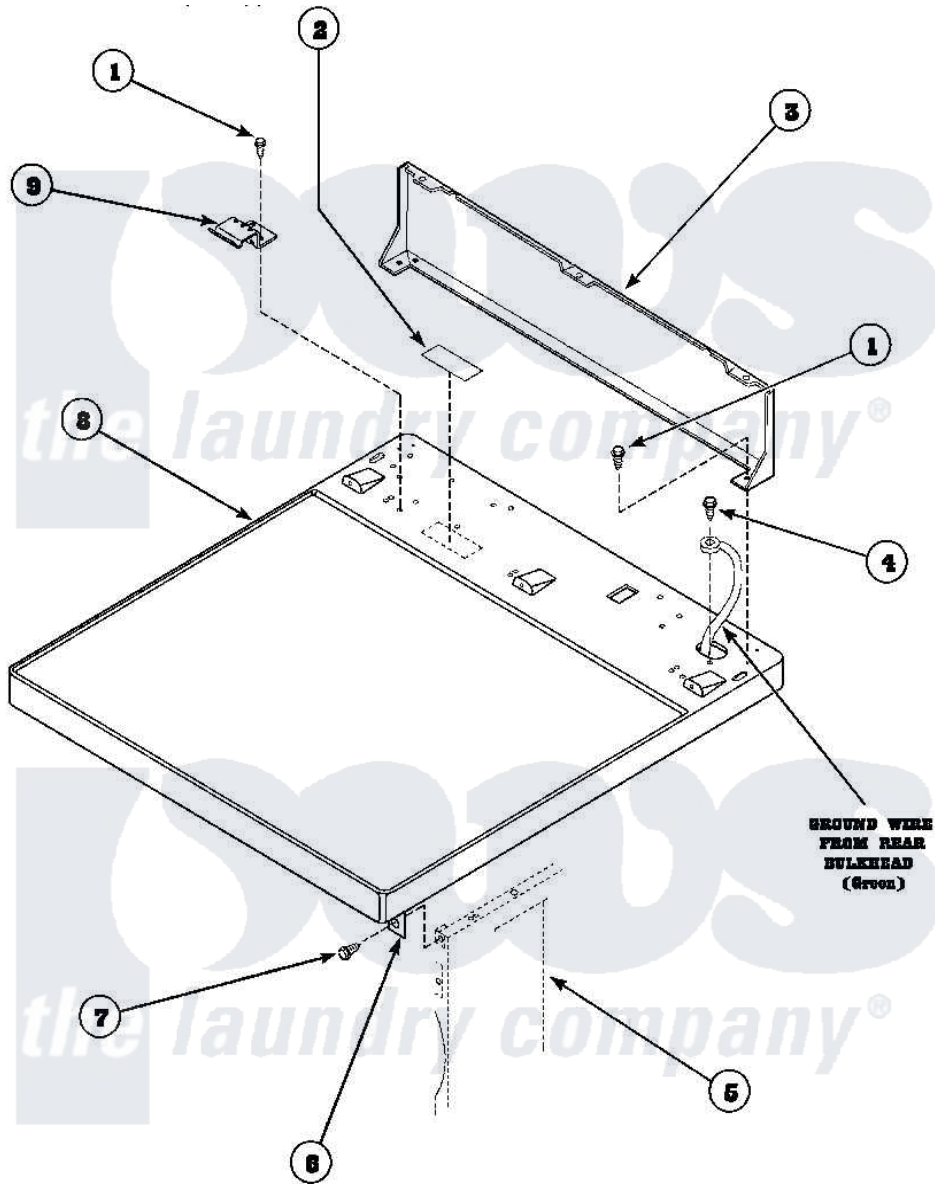

Amana LG8269L2 (BOM: PLG8269L2) 01 - CABINET TOP AND CONTROL HOOD REAR PANEL

Amana Residential Amana LG8269L2 (BOM: PLG8269L2) Washer Parts Parts Diagram 01 - CABINET TOP AND CONTROL HOOD REAR PANEL
 Click on the part number to view part

Item	Original Part Number	Replaced By	Status	Part Description
1	501086	90767		Screw, 8A X 3/8 HeX Washer Head Tapping
2	24903		Not Available	STICKER,DISCONNECT POW
3	500343		Not Available	PANEL,BACK(HOME HOOD)
4	20530			Screw, 10-24 x 3/8 Hex
5	500001P		Not Available	(ADD LETTER BEFORE "P" IN PART
6	500084	40130801		Bracket, Top Mount
7	33562	27001200		Screw
8	500085P		Not Available	(ADD LETTER L-L, W-W TO PART N
9	501241	Y503876		Clip, Hold Down