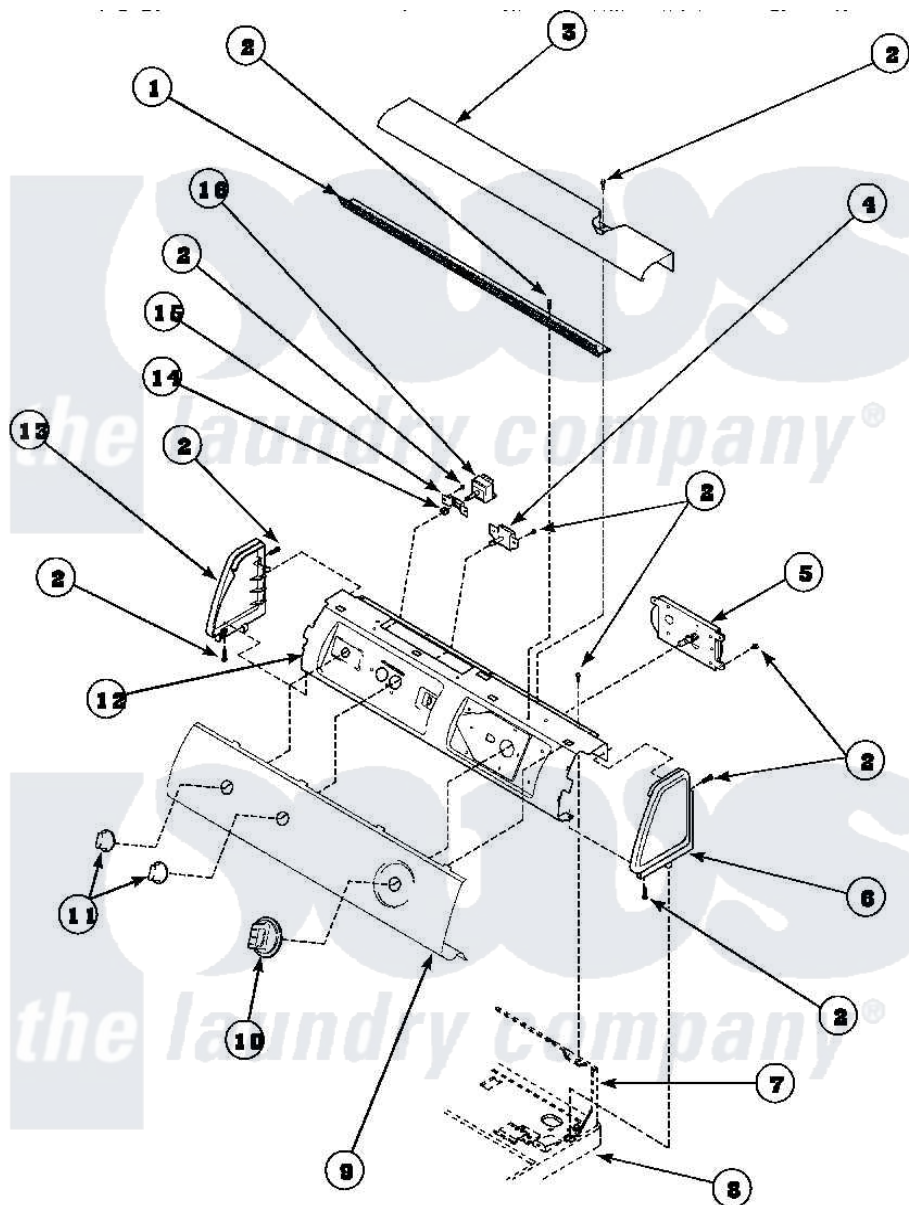

Amana LG8269L2 (BOM: PLG8269L2) 05 - GRAPHIC PANEL, CONTROL HOOD AND CONTROLS

Amana [Residential Amana LG8269L2 \(BOM: PLG8269L2\) Washer Parts](#) Parts Diagram 05 - GRAPHIC PANEL, CONTROL HOOD AND CONTROLS
 Click on the part number to view part

Item	Original Part Number	Replaced By	Status	Part Description
1	500305		Not Available	DIFFUSER W/OUT HOLE
2	501086	90767		Screw, 8A X 3/8 HeX Washer Head Tapping
3	500303		Not Available	COVER, TOP
4	500823			Signal, Rotary
5	502963			Timer, 3 Cycle
6	34817		Not Available	END CAP(RIGHT)
7	500343		Not Available	PANEL,BACK(HOME HOOD)
8	500085P		Not Available	(ADD LETTER L-L, W-W TO PART N
9	Y503255		Not Available	GRAPHIC PANEL
10	502220		Not Available	KNOB, TIMER
11	36701		Not Available	KNOB, TEMP
12	500300		Not Available	BRACKET,CONTROL SUPPORT-MECH
13	34818		Not Available	END CAP(LEFT)