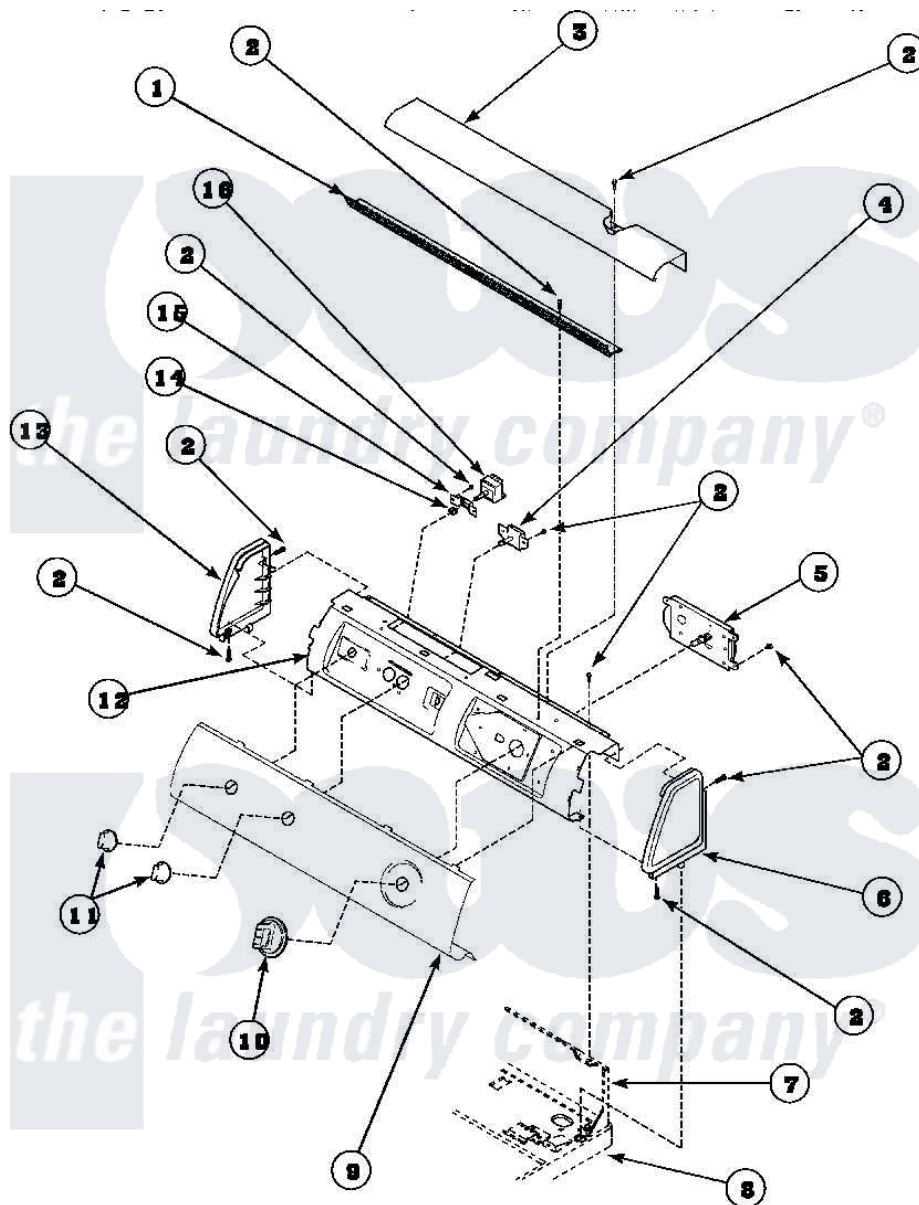

Amana LG8269L2 (BOM: PLG8269L2) 06 - GRAPHIC PANEL, CONTROL HOOD AND CONTROLS

Amana [Residential Amana LG8269L2 \(BOM: PLG8269L2\) Washer Parts](#) Parts Diagram 06 - GRAPHIC PANEL, CONTROL HOOD AND CONTROLS
 Click on the part number to view part

Item	Original Part Number	Replaced By	Status	Part Description
1	500305		Not Available	DIFFUSER W/OUT HOLE
2	501086	90767		Screw, 8A X 3/8 HeX Washer Head Tapping
3	500303		Not Available	COVER, TOP
4	500823			Signal, Rotary
5	502967	502967P		Timer 5 Cycle Package
6	34817		Not Available	END CAP(RIGHT)
7	500343		Not Available	PANEL,BACK(HOME HOOD)
8	500085P		Not Available	(ADD LETTER L-L, W-W TO PART N
9	Y502216		Not Available	GRAPHIC PANEL
10	502220		Not Available	KNOB, TIMER
11	36701		Not Available	KNOB, TEMP
12	500300		Not Available	BRACKET,CONTROL SUPPORT-MECH
13	34818		Not Available	END CAP(LEFT)