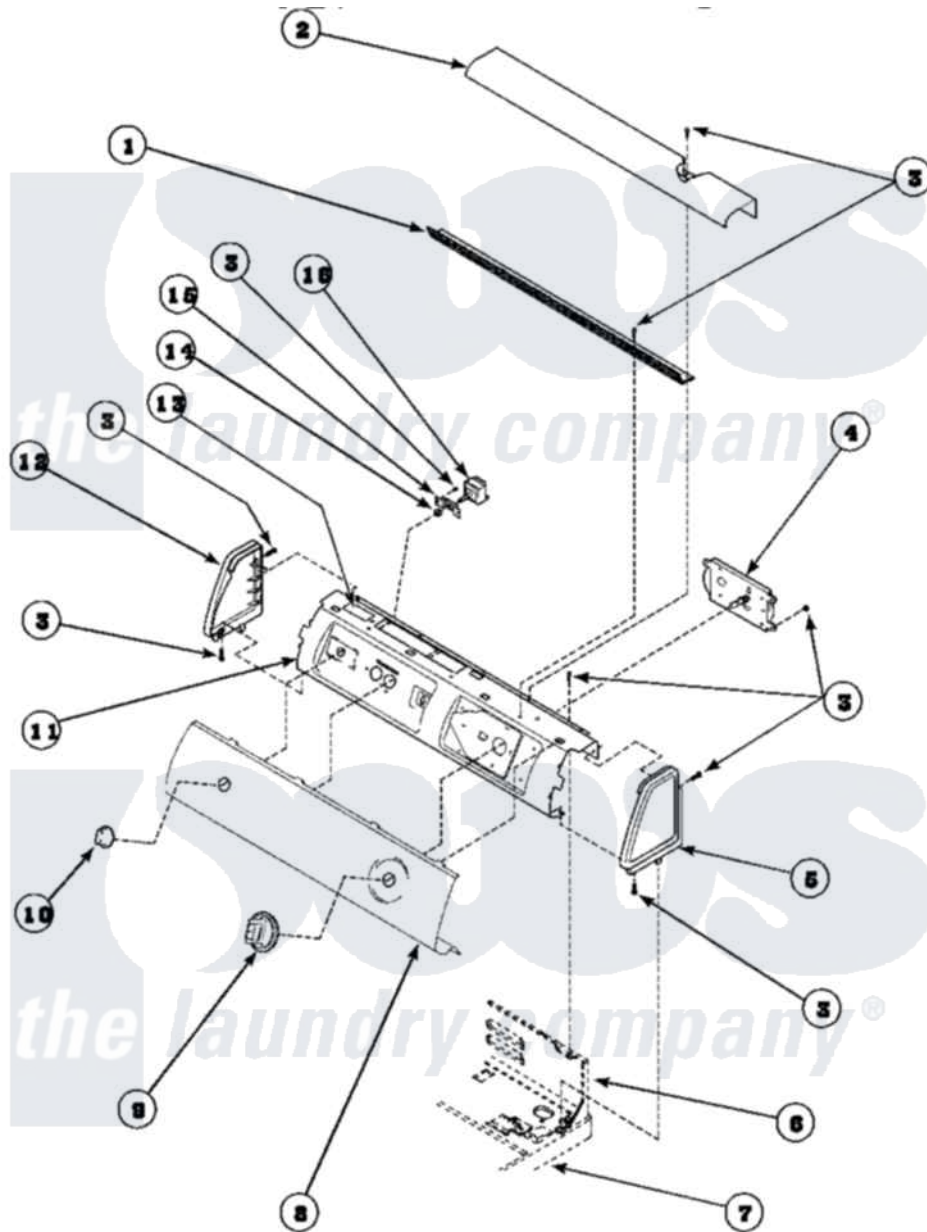

Amana LG8269L2 (BOM: PLG8269L2) 07 - GRAPHIC PANEL, CONTROL HOOD AND CONTROLS

Amana [Residential Amana LG8269L2 \(BOM: PLG8269L2\) Washer Parts](#) Parts Diagram 07 - GRAPHIC PANEL, CONTROL HOOD AND CONTROLS
 Click on the part number to view part

Item	Original Part Number	Replaced By	Status	Part Description
1	500305		Not Available	DIFFUSER W/OUT HOLE
2	500303		Not Available	COVER, TOP
3	501086	90767		Screw, 8A X 3/8 HeX Washer Head Tapping
4	501881		Not Available	TIMER
5	34817		Not Available	END CAP(RIGHT)
6	500343		Not Available	PANEL,BACK(HOME HOOD)
7	500085P		Not Available	(ADD LETTER L-L, W-W TO PART N
8	Y503254		Not Available	GRAPHIC PANEL
9	502220		Not Available	KNOB, TIMER
10	36701		Not Available	KNOB, TEMP
11	500300		Not Available	BRACKET,CONTROL SUPPORT-MECH
12	34818		Not Available	END CAP(LEFT)
13	24903		Not Available	STICKER,DISCONNECT