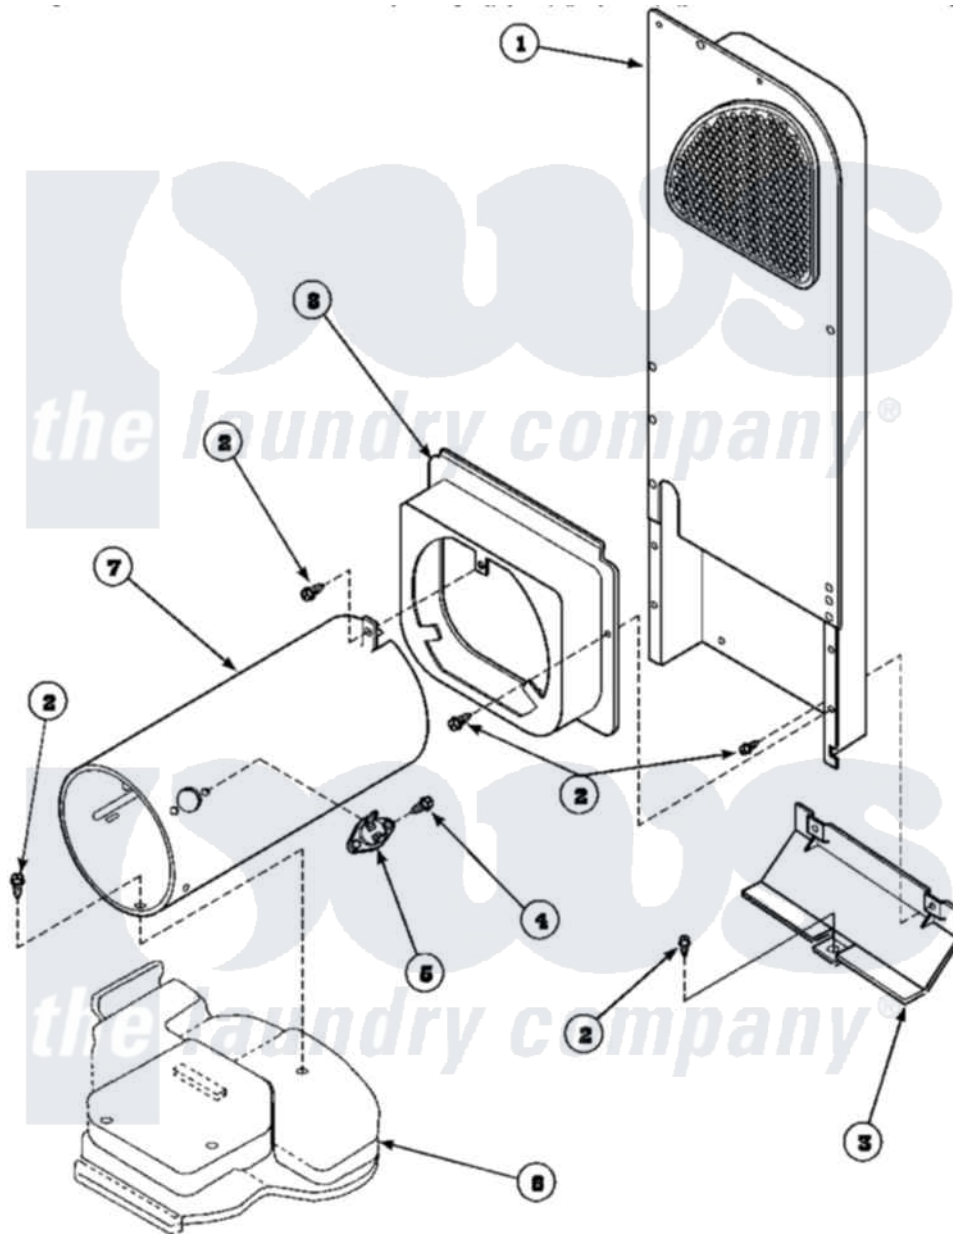

**Amana LG8269L2 (BOM: PLG8269L2) 09 - HEATER BOX ASSY
ORIGINALLY ON GAS DRYER**

Amana [Residential Amana LG8269L2 \(BOM: PLG8269L2\) Washer Parts](#) Parts Diagram 09 - HEATER BOX ASSY ORIGINALLY ON GAS DRYER
Click on the part number to view part

Item	Original Part Number	Replaced By	Status	Part Description
1	500179P	503605		Assembly, Heater Duct
2	501668	503688		Screw, 10B-16 X .34 I
3	60952		Not Available	SHIELD,HEAT DUCT
4	51782		Not Available	SCREW, 6B-20X5/16
5	Y61886			Thermostat, Limit-Blk
6	500070			Base, Dryer
7	61974		Not Available	BURNER HOUSING
8	500122	510101		Shroud Heat Duct