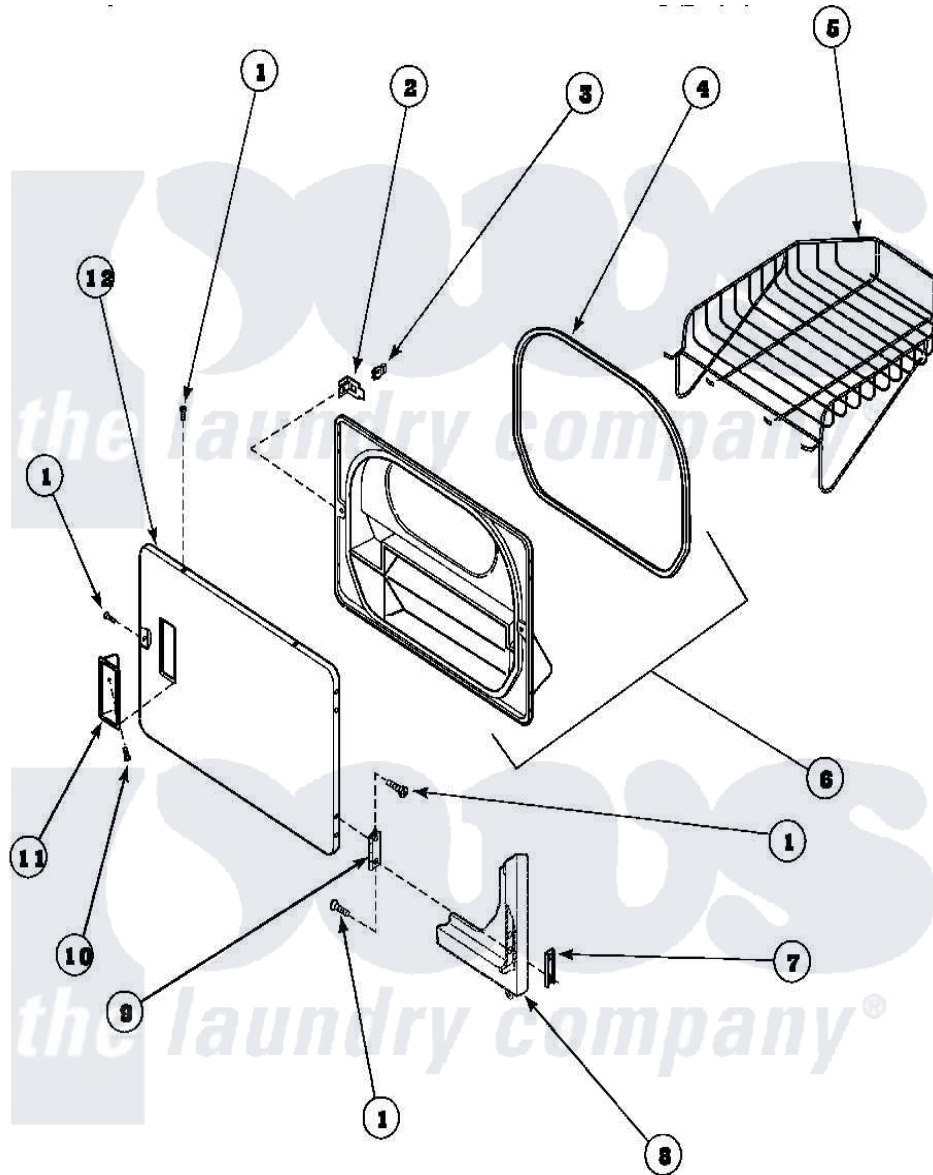

Amana LG8269L2 (BOM: PLG8269L2) 11 - LOADING DOOR WITH DRYING RACK

Amana Residential Amana LG8269L2 (BOM: PLG8269L2) Washer Parts Parts Diagram 11 - LOADING DOOR WITH DRYING RACK

Click on the part number to view part

Item	Original Part Number	Replaced By	Status	Part Description
1	500226			Screw, 8b-16 x 5/8 Tap
2	500223	40116201		Bracket, Door Strike
3	500039	510181		Strike Doormetal
4	500200		Not Available	SEAL, DOOR
5	501295P		Not Available	RACK, DRYING
6	500199		Not Available	ASSY, LINER & SEAL
7	500236			Clip, Door Hinge Mount
8	500033		Not Available	FRONT PANEL
9	500041	Y503676		Hinge, Door And Top
10	500297	8281236		Screw
11	500042		Not Available	DOOR PULL
12	500040			Outer Door Panel
NI	500035		Not Available	COMPLETE LOADING DOOR ASSEMBLY