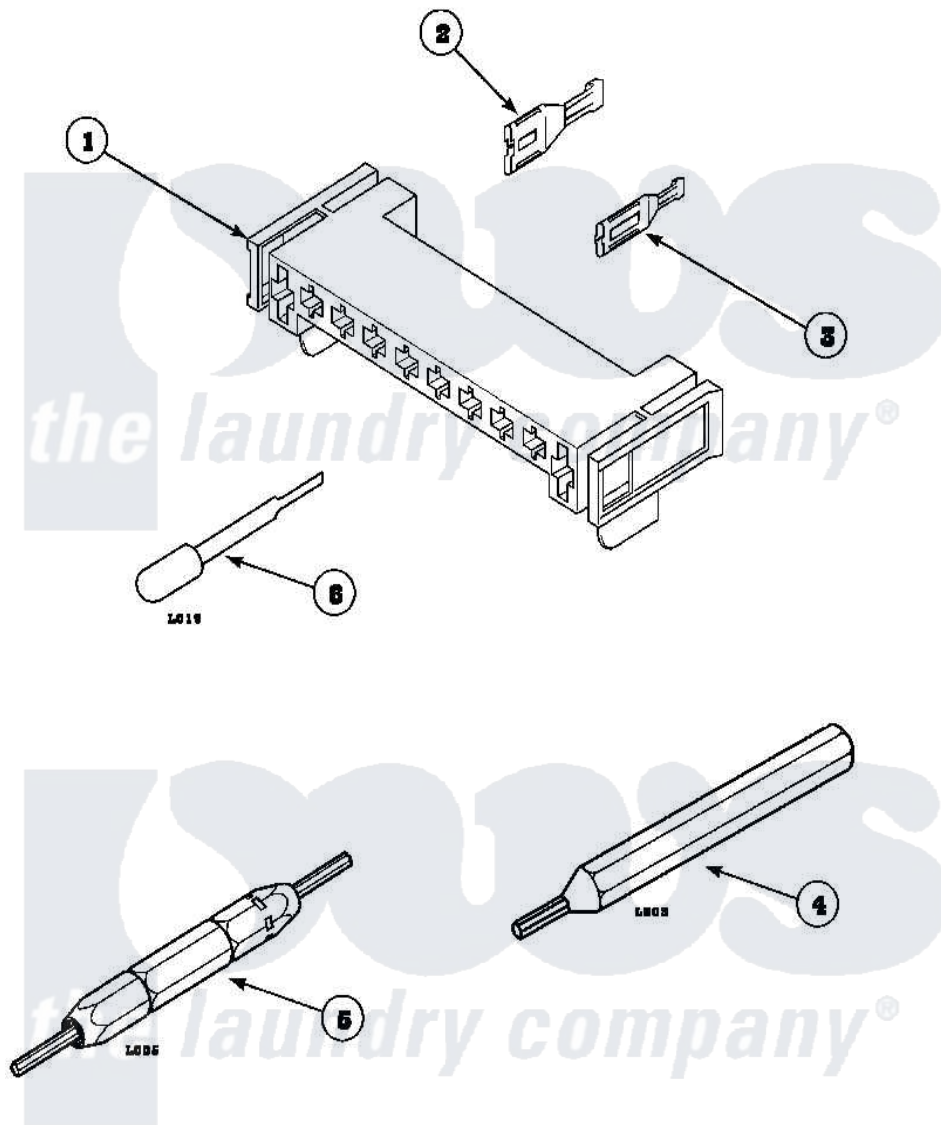

# Amana LG8269L2 (BOM: PLG8269L2) 13 - MOTOR CONN BLOCK, TERM & TOOLS

Amana Residential Amana LG8269L2 (BOM: PLG8269L2) Washer Parts Parts Diagram 13 - MOTOR CONN BLOCK, TERM & TOOLS

[Click on the part number to view part](#)

Item	Original Part Number	Replaced By	Status	Part Description
1	<a href="#">500338</a>			Housing-10 Position
2	00255		Not Available	(1/4 INCH-FOR (1) 12 GAUGE WIR
"	<a href="#">Y00256</a>			Spade Terminal Or
3	<a href="#">Y00188</a>			Molex Terminal
4	128P4		Not Available	(FOR USE ON GAS DRYER TERMINAL
5	<a href="#">190P4</a>			Terminal Extractor Tool
6	<a href="#">283P4</a>			Terminal Extractor Tool