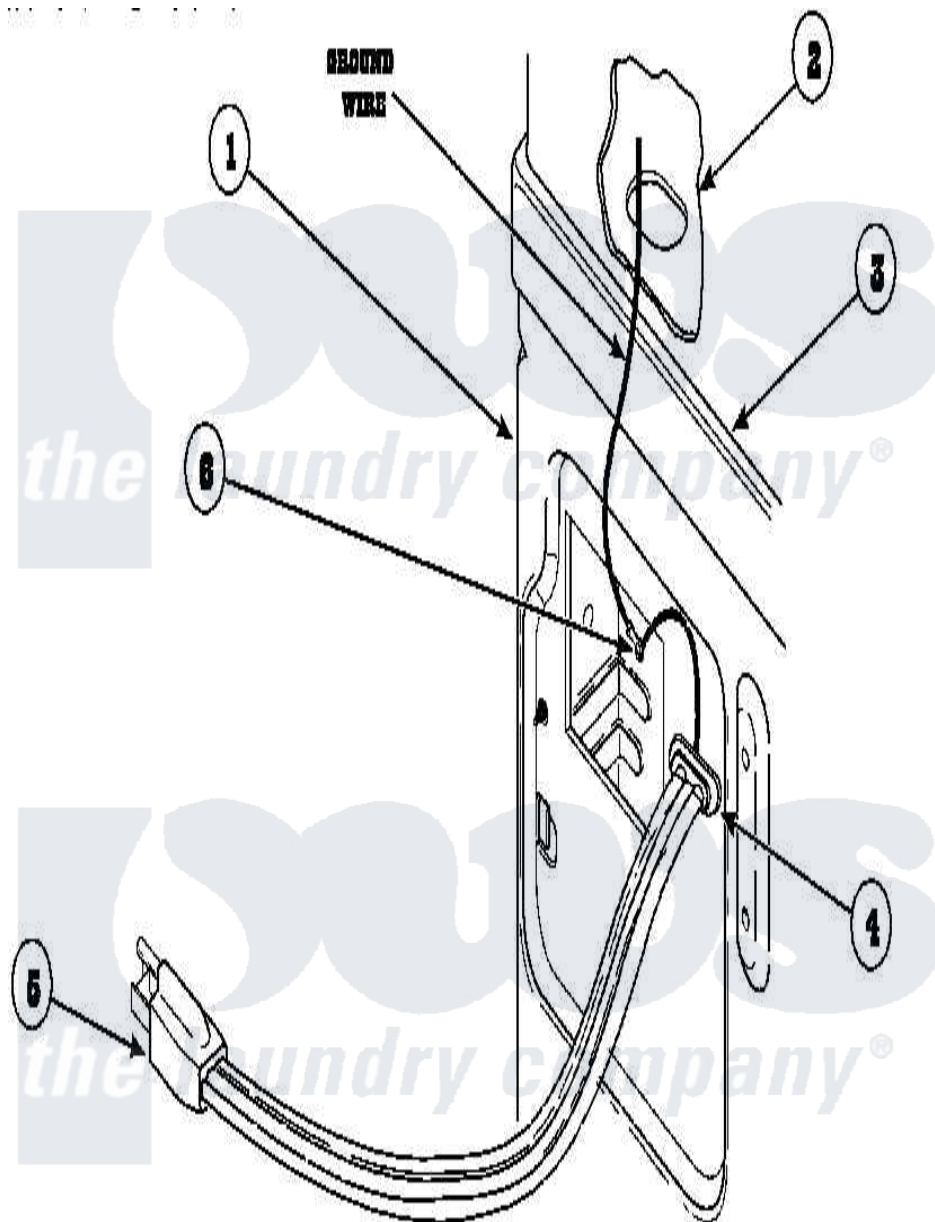

Amana LG8269L2 (BOM: PLG8269L2) 15 - POWER CORDS

Amana Residential Amana LG8269L2 (BOM: PLG8269L2) Washer Parts Parts Diagram 15 - POWER CORDS
 Click on the part number to view part

Item	Original Part Number	Replaced By	Status	Part Description
1	500001P		Not Available	(ADD LETTER BEFORE "P" IN PART
2	500343		Not Available	PANEL, BACK(HOME HOOD)
3	500085P		Not Available	(ADD LETTER L-L, W-W TO PART N
4	21903	211881		Grommet, Cord Part Not Used- Gas Models Only
5	Y56222	27001142		Cord, Power
6	502120	489069		Xxscrew, 10-12 X 1/2
"	20530			Screw, 10-24 x 3/8 Hex