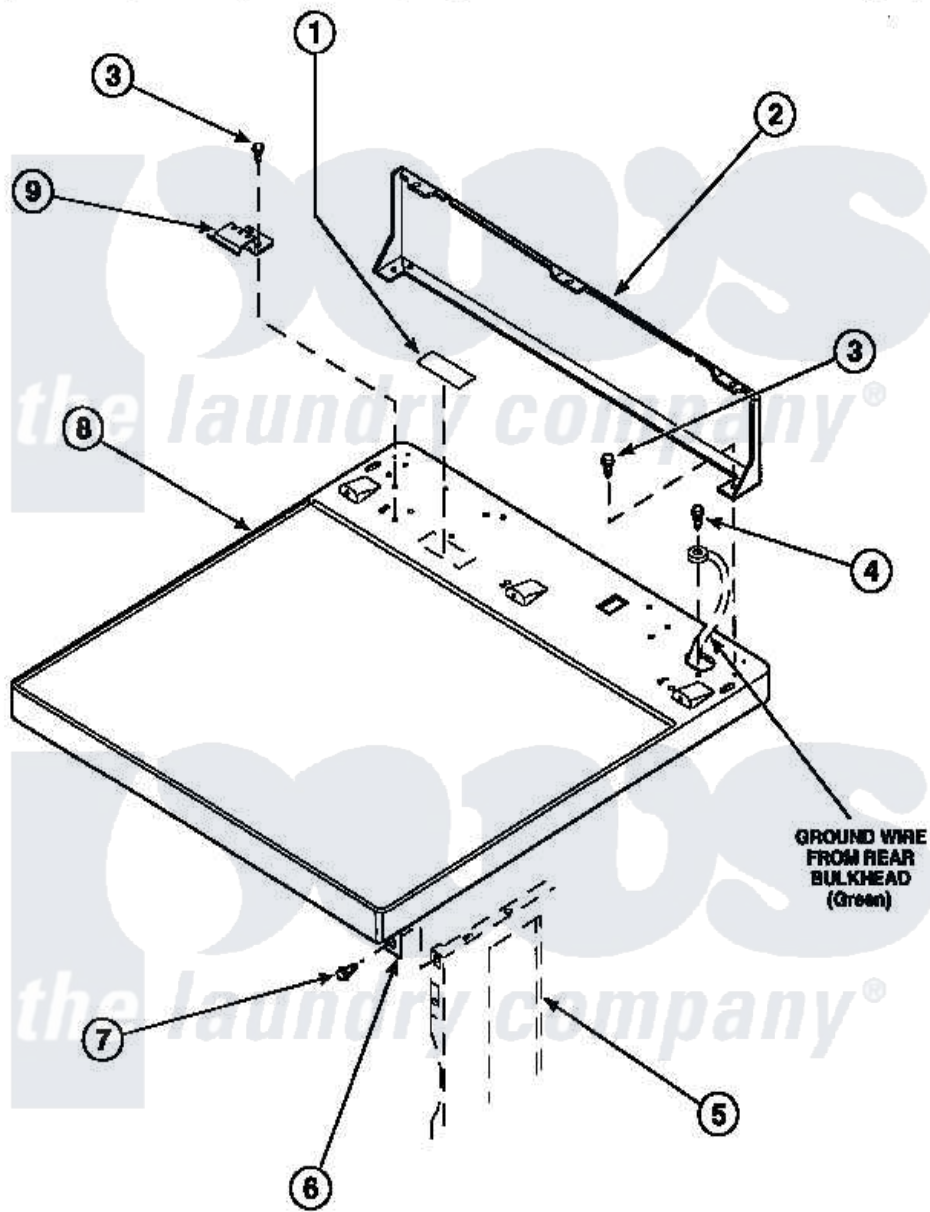

**Amana LG8319L2 (BOM: PLG8319L2) 01 - CABINET TOP AND CONTROL HOOD REAR PANEL**

Amana Residential Amana LG8319L2 (BOM: PLG8319L2) Dryer Parts Parts Diagram 01 - CABINET TOP AND CONTROL HOOD REAR PANEL  
 Click on the part number to view part

Item	Original Part Number	Replaced By	Status	Part Description
1	24903		Not Available	STICKER,DISCONNECT POW
2	500343		Not Available	PANEL,BACK(HOME HOOD)
3	501086	<a href="#">90767</a>		Screw, 8A X 3/8 HeX Washer Head Tapping
4	<a href="#">20530</a>			Screw, 10-24 x 3/8 Hex
5	500001P		Not Available	(ADD LETTER BEFORE "P" IN PART
6	500084	<a href="#">40130801</a>		Bracket, Top Mount
7	33562	<a href="#">27001200</a>		Screw
8	500085P		Not Available	(ADD LETTER L-L, W-W TO PART N
9	501241	<a href="#">Y503876</a>		Clip, Hold Down