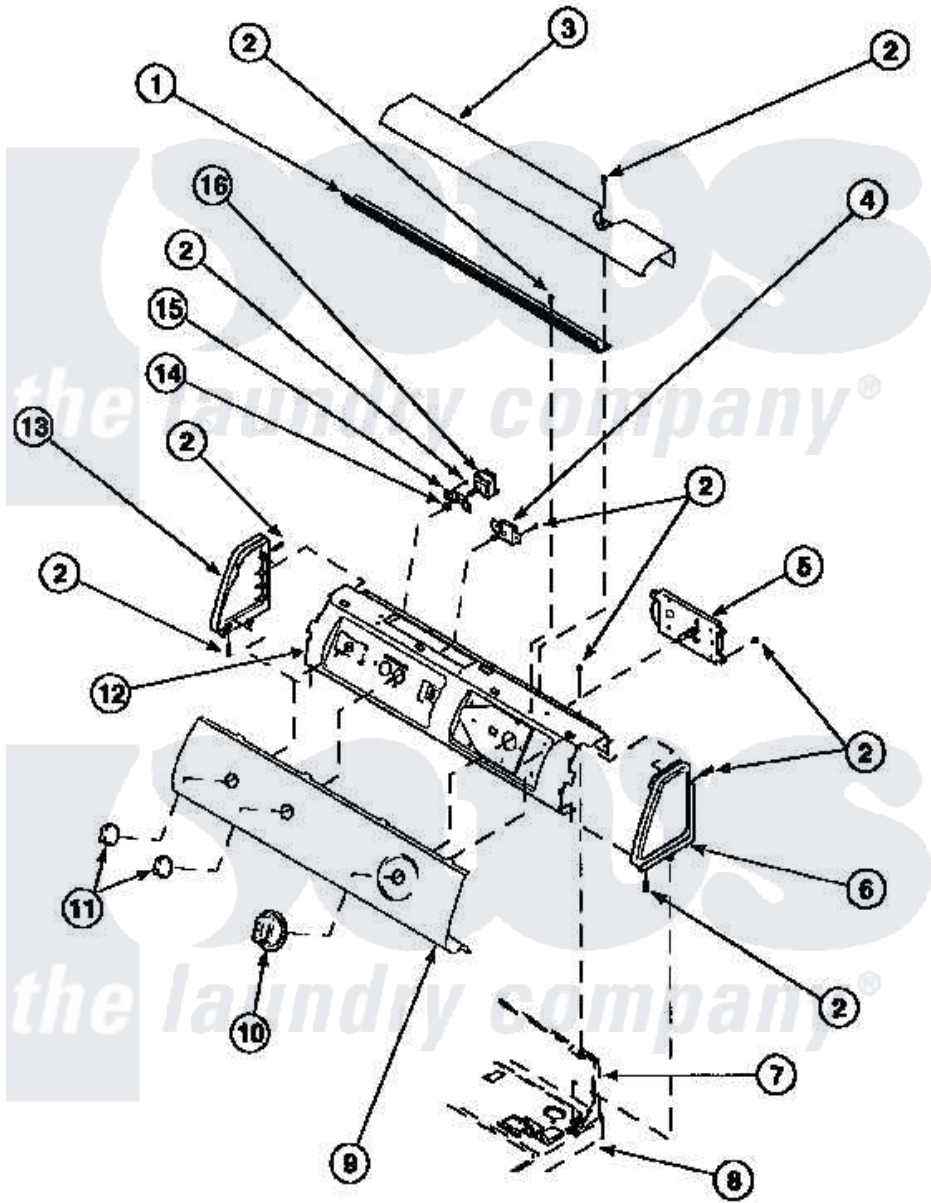

**Amana LG8319L2 (BOM: PLG8319L2) 05 - GRAPHIC PANEL, CONTROL HOOD AND CONTROLS**

Amana Residential Amana LG8319L2 (BOM: PLG8319L2) Dryer Parts Parts Diagram 05 - GRAPHIC PANEL, CONTROL HOOD AND CONTROLS

[Click on the part number to view part](#)

Item	Original Part Number	Replaced By	Status	Part Description
1	500305		Not Available	DIFFUSER W/OUT HOLE
2	501086	<a href="#">90767</a>		Screw, 8A X 3/8 HeX Washer Head Tapping
3	500303		Not Available	COVER, TOP
4	<a href="#">500823</a>			Signal, Rotary
5	<a href="#">502963</a>			Timer, 3 Cycle
6	34817		Not Available	END CAP(RIGHT)
7	500343		Not Available	PANEL,BACK(HOME HOOD)
8	500085P		Not Available	(ADD LETTER L-L, W-W TO PART N
9	502206		Not Available	GRAPHIC PANEL
"	502630		Not Available	GRAPHIC PANEL
10	502220		Not Available	KNOB, TIMER
11	36701		Not Available	KNOB, TEMP
12	500300		Not Available	BRACKET,CONTROL SUPPORT-MECH

13	34818	Not Available	END CAP(LEFT)
14	57584	Not Available	NUT
15	<a href="#">59704</a>		Bracket, Switch Mount
16	Y61511	Not Available	SWITCH,FABRIC SELECTOR