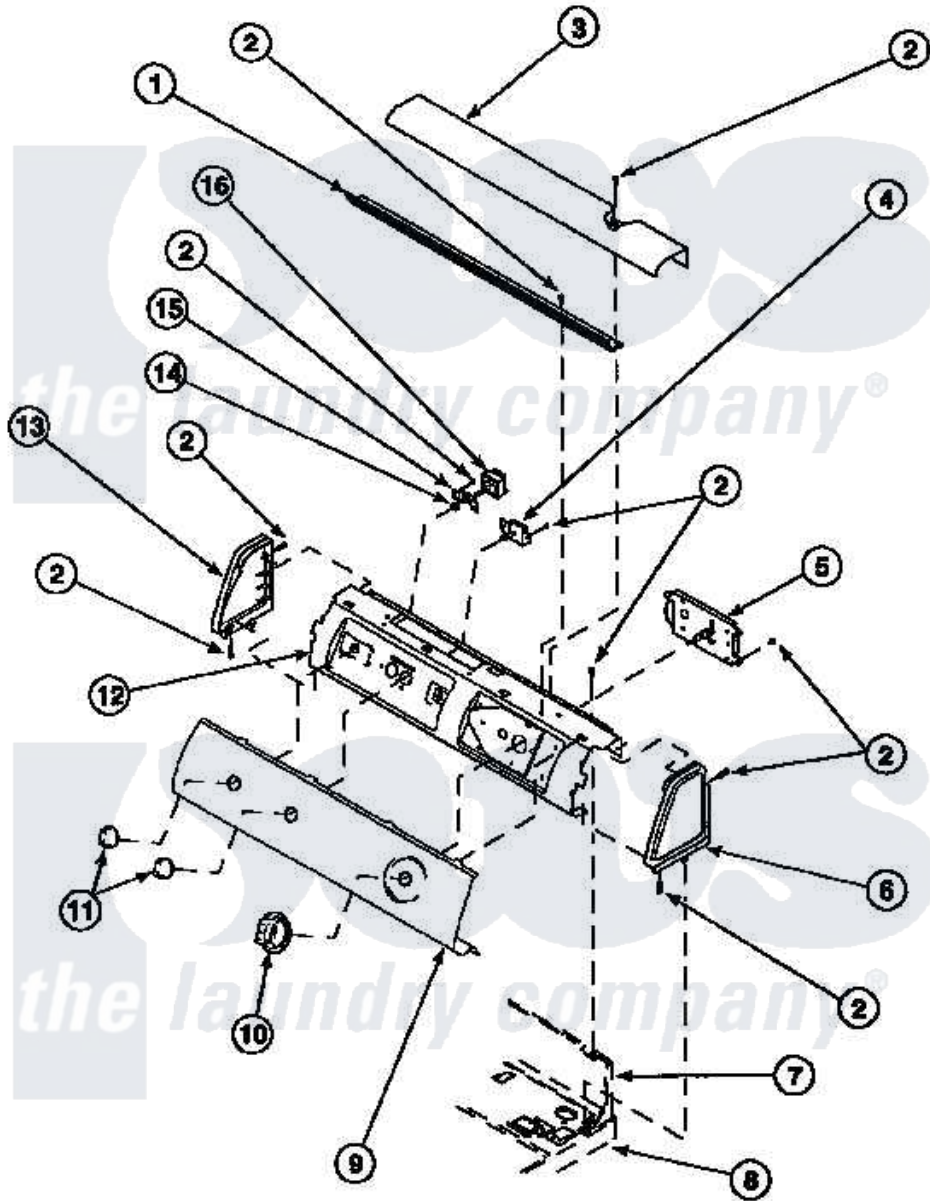

Amana LG8319L2 (BOM: PLG8319L2) 06 - GRAPHIC PANEL, CONTROL HOOD AND CONTROLS

Amana Residential Amana LG8319L2 (BOM: PLG8319L2) Dryer Parts Parts Diagram 06 - GRAPHIC PANEL, CONTROL HOOD AND CONTROLS

[Click on the part number to view part](#)

Item	Original Part Number	Replaced By	Status	Part Description
1	500305		Not Available	DIFFUSER W/OUT HOLE
2	501086	90767		Screw, 8A X 3/8 HeX Washer Head Tapping
3	500303		Not Available	COVER, TOP
4	500823			Signal, Rotary
5	501881		Not Available	TIMER
6	34817		Not Available	END CAP(RIGHT)
7	500343		Not Available	PANEL,BACK(HOME HOOD)
8	500085P		Not Available	(ADD LETTER L-L, W-W TO PART N
10	502220		Not Available	KNOB, TIMER
11	36701		Not Available	KNOB, TEMP
12	500300		Not Available	BRACKET,CONTROL SUPPORT-MECH
13	34818		Not Available	END CAP(LEFT)
14	57584		Not Available	NUT