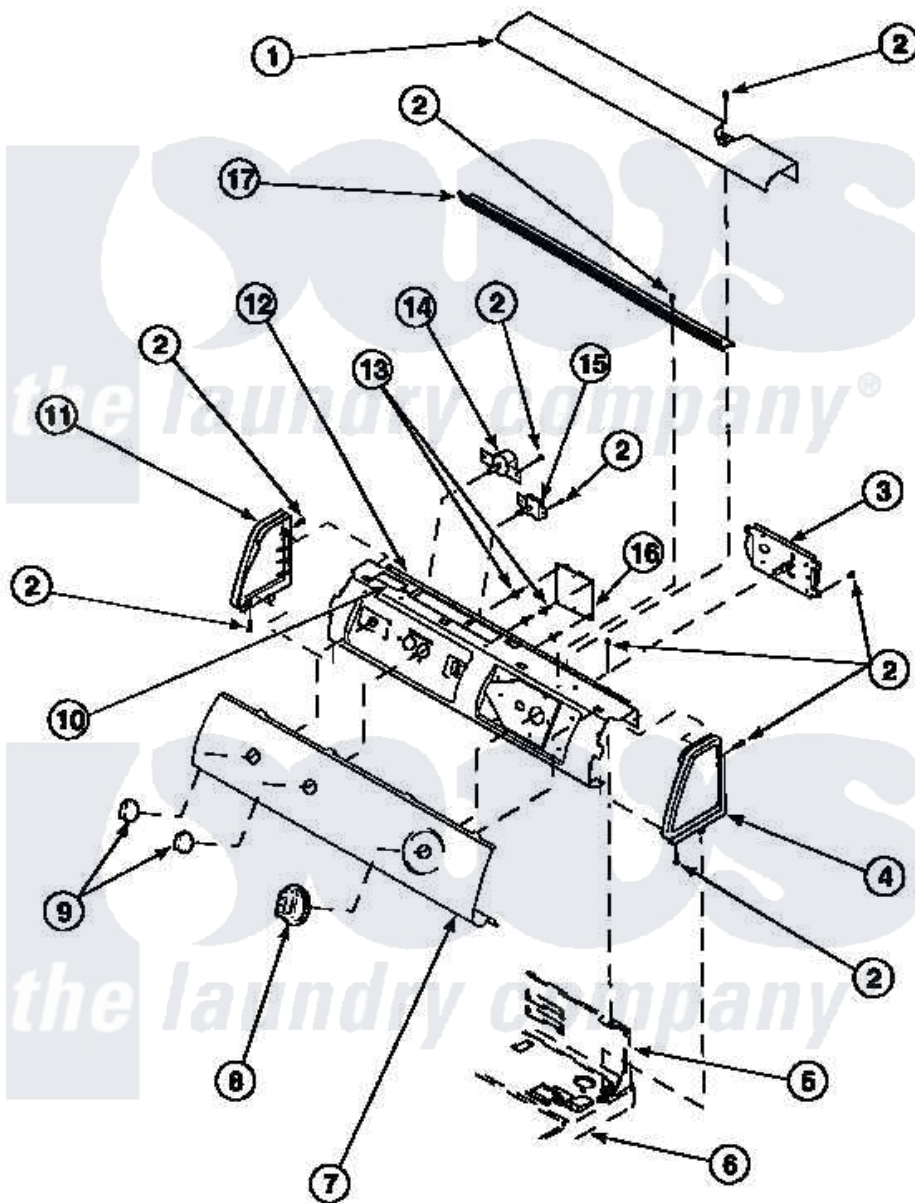

Amana LG8319L2 (BOM: PLG8319L2) 07 - GRAPHIC PANEL, CONTROL HOOD AND CONTROLS

Amana Residential Amana LG8319L2 (BOM: PLG8319L2) Dryer Parts Parts Diagram 07 - GRAPHIC PANEL, CONTROL HOOD AND CONTROLS

[Click on the part number to view part](#)

Item	Original Part Number	Replaced By	Status	Part Description
1	500303		Not Available	COVER, TOP
2	501086	90767		Screw, 8A X 3/8 HeX Washer Head Tapping
3	501881		Not Available	TIMER
4	34817		Not Available	END CAP(RIGHT)
5	500343		Not Available	PANEL, BACK(HOME HOOD)
6	500085P		Not Available	(ADD LETTER L-L, W-W TO PART N
8	502220		Not Available	KNOB, TIMER
9	36701		Not Available	KNOB, TEMP
10	24903		Not Available	STICKER, DISCONNECT POW
11	34818		Not Available	END CAP(LEFT)
12	500300		Not Available	BRACKET, CONTROL SUPPORT-MECH
15	500823			Signal, Rotary