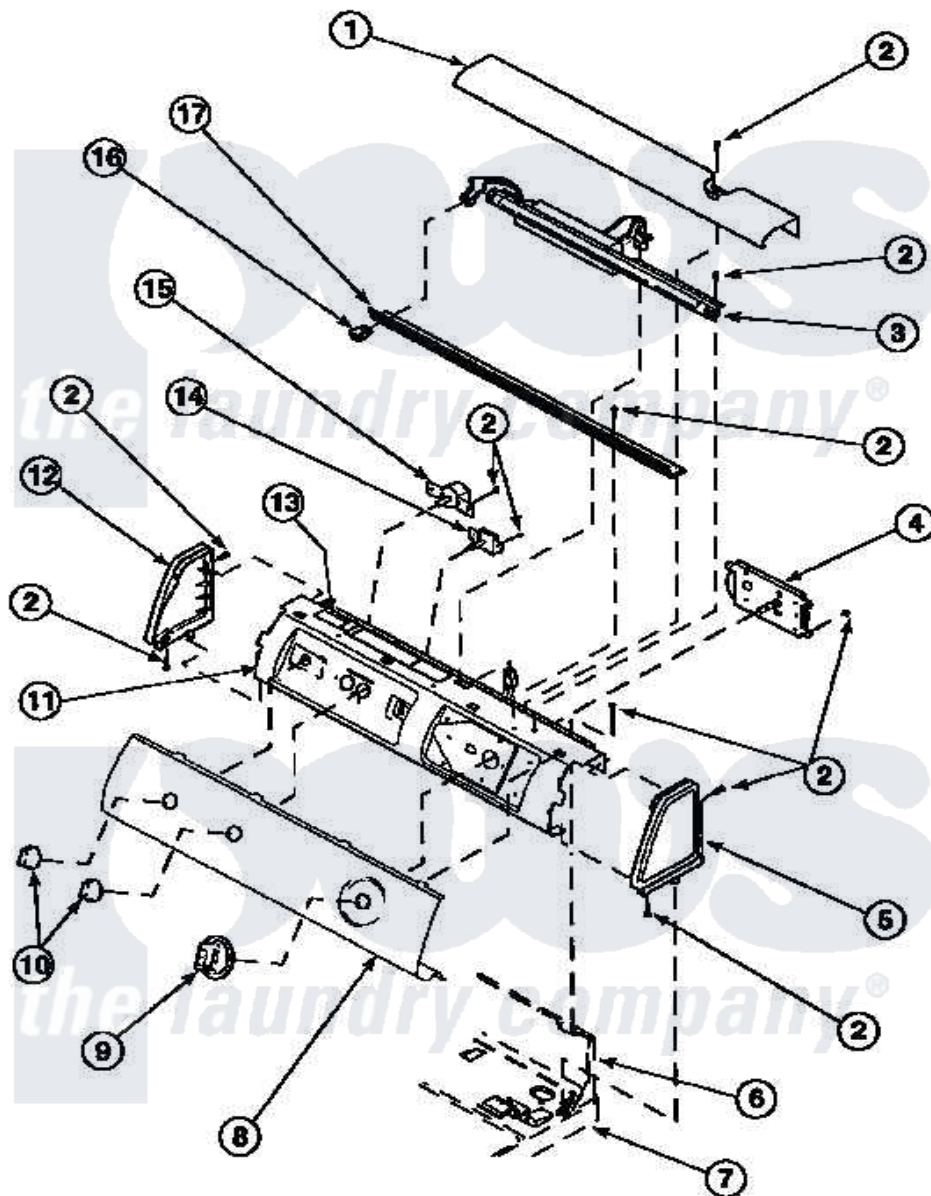

Amana LG8319L2 (BOM: PLG8319L2) 08 - GRAPHIC PANEL, CONTROL HOOD AND CONTROLS

Amana Residential Amana LG8319L2 (BOM: PLG8319L2) Dryer Parts Parts Diagram 08 - GRAPHIC PANEL, CONTROL HOOD AND CONTROLS

[Click on the part number to view part](#)

Item	Original Part Number	Replaced By	Status	Part Description
1	500303		Not Available	COVER, TOP
2	501086	90767		Screw, 8A X 3/8 HeX Washer Head Tapping
5	34817		Not Available	END CAP(RIGHT)
6	500343		Not Available	PANEL,BACK(HOME HOOD)
7	500085P		Not Available	(ADD LETTER L-L, W-W TO PART N
9	502220		Not Available	KNOB, TIMER
10	36701		Not Available	KNOB, TEMP
11	500300		Not Available	BRACKET,CONTROL SUPPORT-MECH
12	34818		Not Available	END CAP(LEFT)
13	24903		Not Available	STICKER,DISCONNECT POW
14	500823			Signal, Rotary