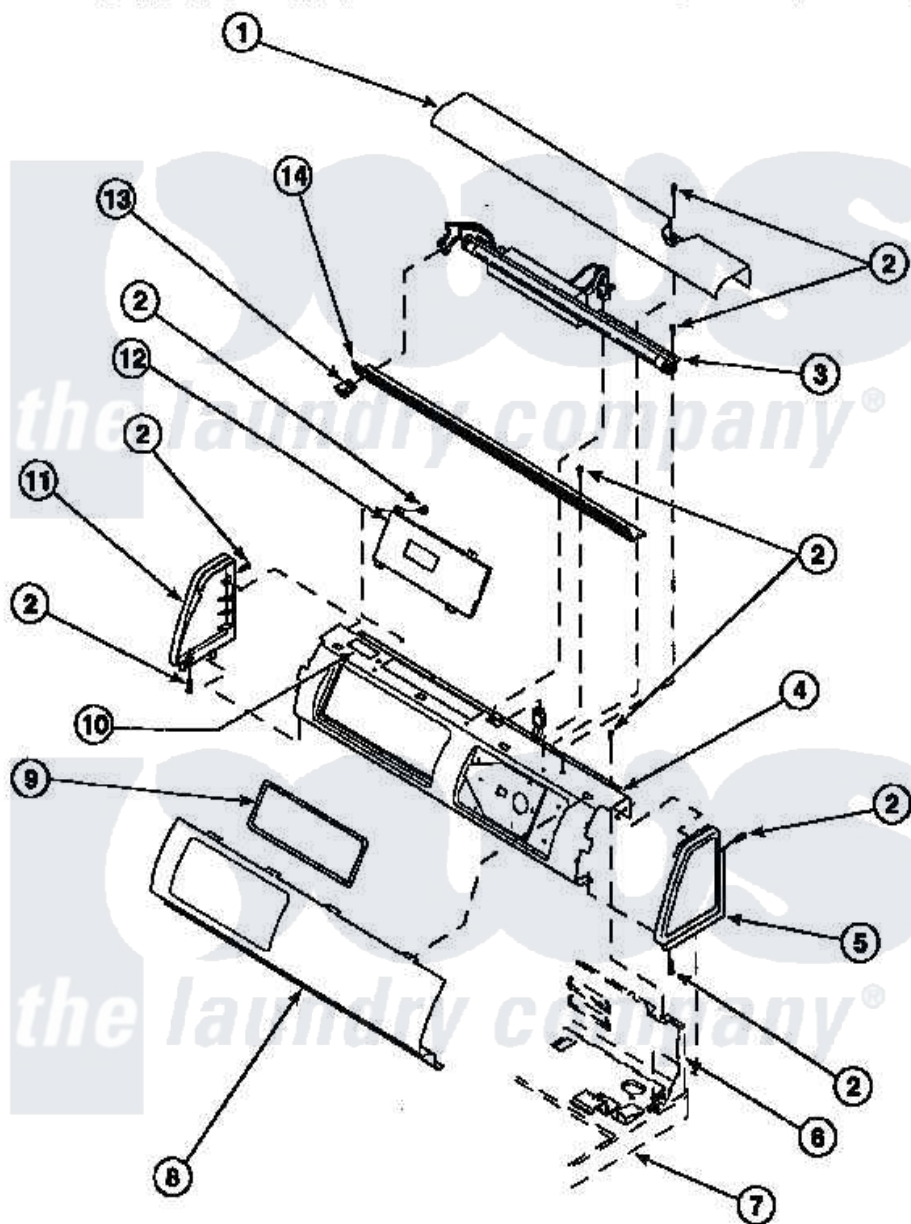

Amana LG8319L2 (BOM: PLG8319L2) 09 - GRAPHIC PANEL, CONTROL HOOD AND CONTROLS

Amana Residential Amana LG8319L2 (BOM: PLG8319L2) Dryer Parts Parts Diagram 09 - GRAPHIC PANEL, CONTROL HOOD AND CONTROLS

[Click on the part number to view part](#)

Item	Original Part Number	Replaced By	Status	Part Description
1	500303		Not Available	COVER, TOP
2	501086	90767		Screw, 8A X 3/8 HeX Washer Head Tapping
5	34817		Not Available	END CAP(RIGHT)
6	500343		Not Available	PANEL,BACK(HOME HOOD)
7	500085P		Not Available	(ADD LETTER L-L, W-W TO PART N
10	24903		Not Available	STICKER,DISCONNECT POW
11	34818		Not Available	END CAP(LEFT)