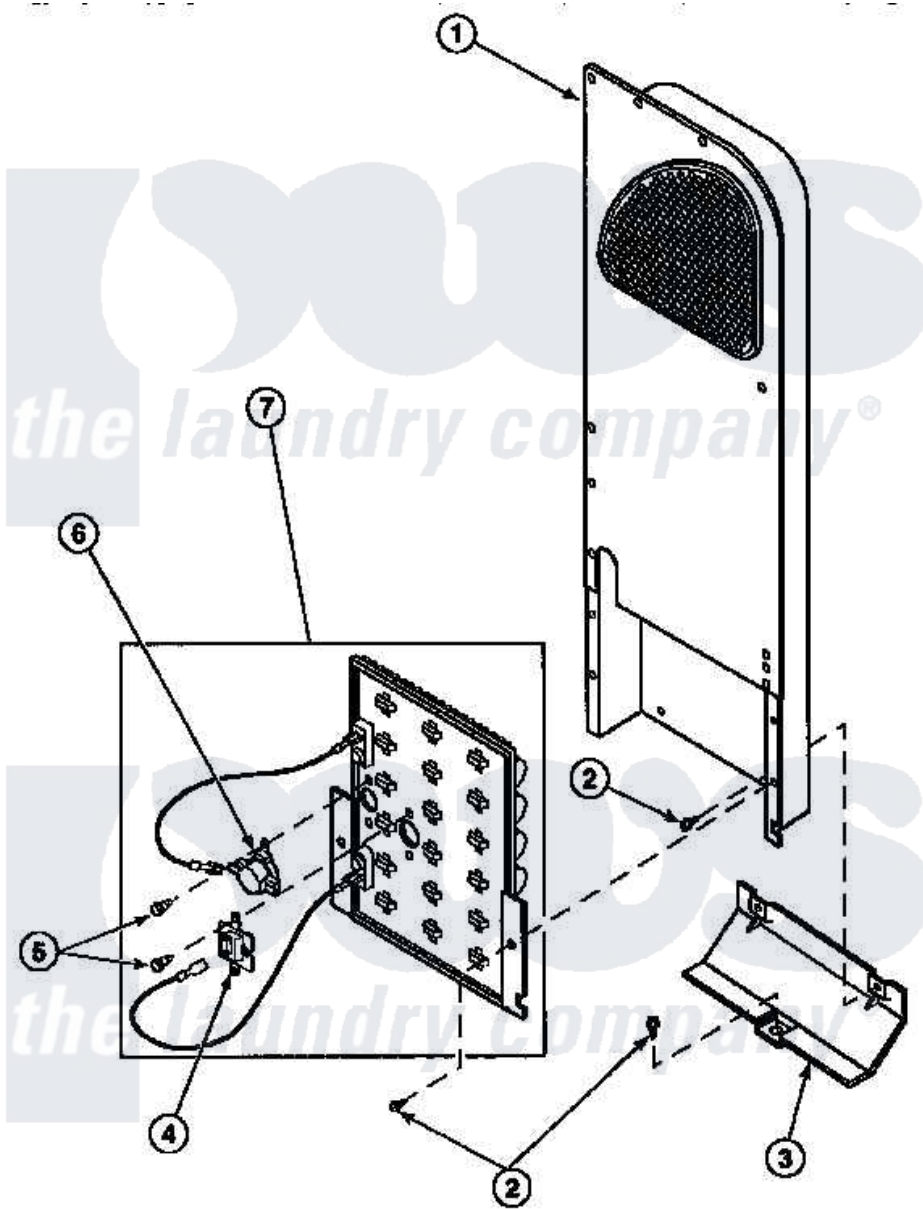

**Amana LG8319L2 (BOM: PLG8319L2) 10 - HEATER BOX ASSY  
ORIGINALLY ON ELEC DRYER**

Amana Residential Amana LG8319L2 (BOM: PLG8319L2) Dryer Parts Parts Diagram 10 - HEATER BOX ASSY  
ORIGINALLY ON ELEC DRYER  
Click on the part number to view part

Item	Original Part Number	Replaced By	Status	Part Description
1	500179P	<a href="#">503605</a>		Assembly, Heater Duct
2	501668	<a href="#">503688</a>		Screw, 10B-16 X .34 I
3	60952		Not Available	SHIELD,HEAT DUCT
5	23222	<a href="#">3177991</a>		Screw