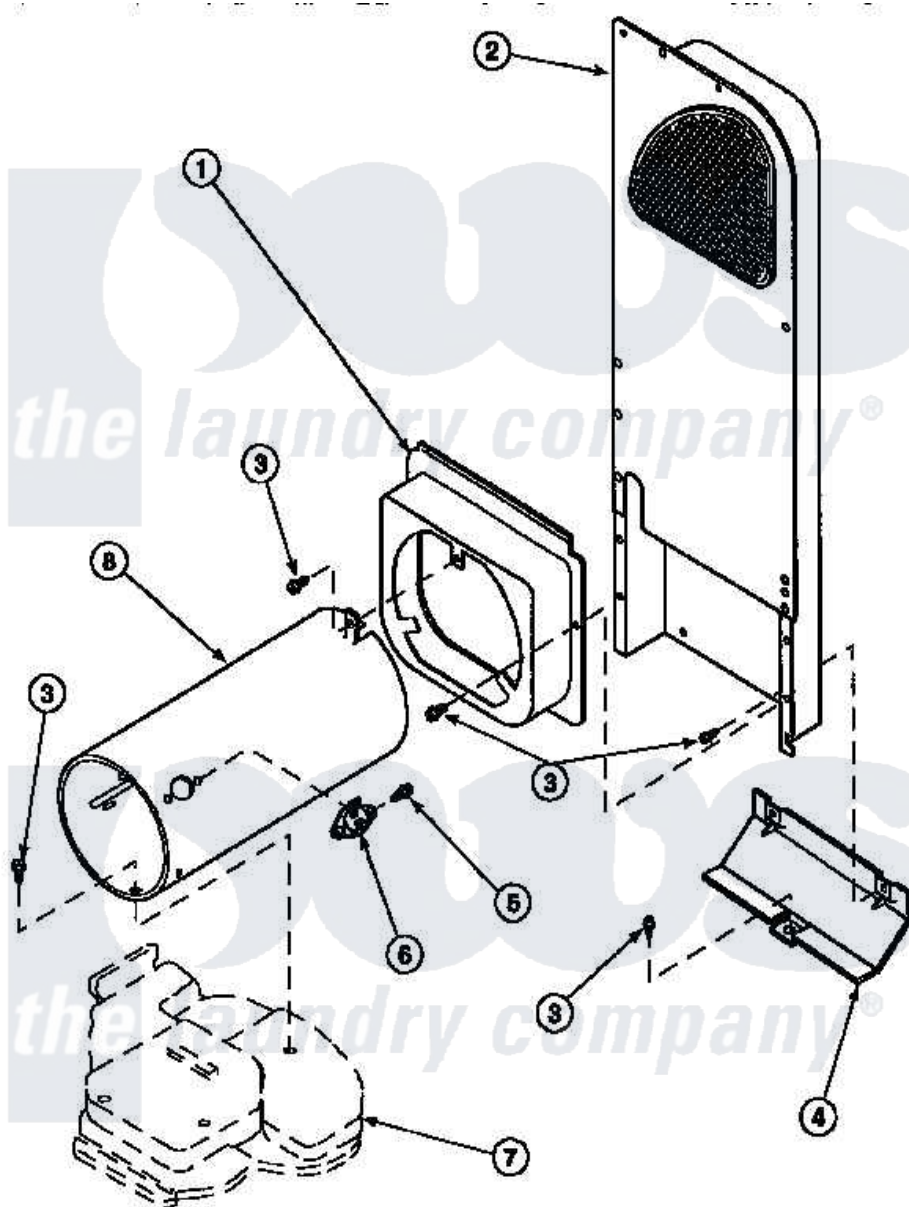

**Amana LG8319L2 (BOM: PLG8319L2) 11 - HEATER BOX ASSY
ORIGINALLY ON GAS DRYER**

Amana Residential Amana LG8319L2 (BOM: PLG8319L2) Dryer Parts Parts Diagram 11 - HEATER BOX ASSY
ORIGINALLY ON GAS DRYER
Click on the part number to view part

Item	Original Part Number	Replaced By	Status	Part Description
1	500122	510101		Shroud Heat Duct
2	500179P	503605		Assembly, Heater Duct
3	501668	503688		Screw, 10B-16 X .34 I
4	60952		Not Available	SHIELD,HEAT DUCT
5	51782		Not Available	SCREW, 6B-20X5/16
6	Y61886			Thermostat, Limit-Blk
7	500070			Base, Dryer
8	61974		Not Available	BURNER HOUSING