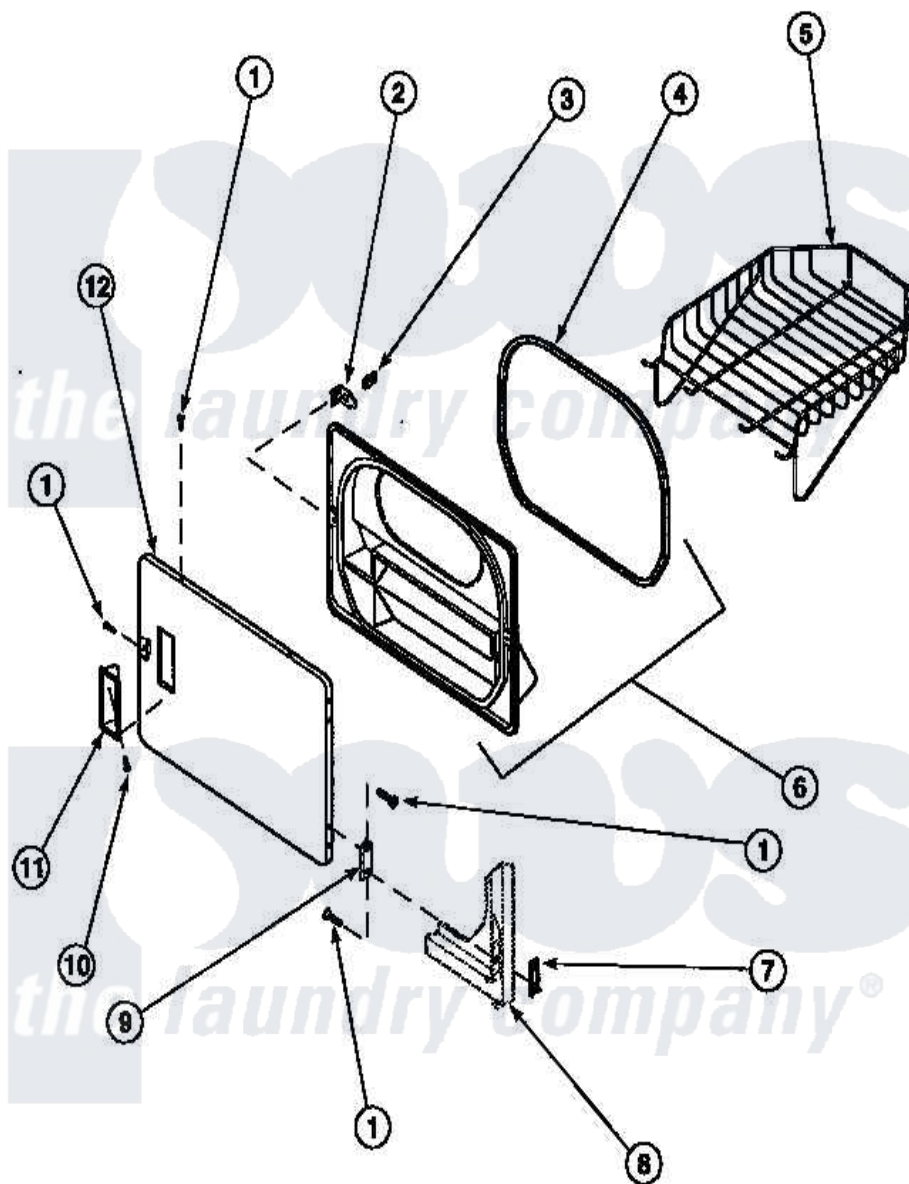

Amana LG8319L2 (BOM: PLG8319L2) 13 - LOADING DOOR WITH DRYING RACK

Amana Residential Amana LG8319L2 (BOM: PLG8319L2) Dryer Parts Parts Diagram 13 - LOADING DOOR WITH DRYING RACK

Click on the part number to view part

Item	Original Part Number	Replaced By	Status	Part Description
1	500226			Screw, 8b-16 x 5/8 Tap
2	500223	40116201		Bracket, Door Strike
3	500039	510181		Strike Doormetal
4	500200		Not Available	SEAL, DOOR
5	501295P		Not Available	RACK, DRYING
6	500199		Not Available	ASSY, LINER & SEAL
7	500236			Clip, Door Hinge Mount
9	500041	Y503676		Hinge, Door And Top
10	500297	8281236		Screw
11	500042		Not Available	DOOR PULL