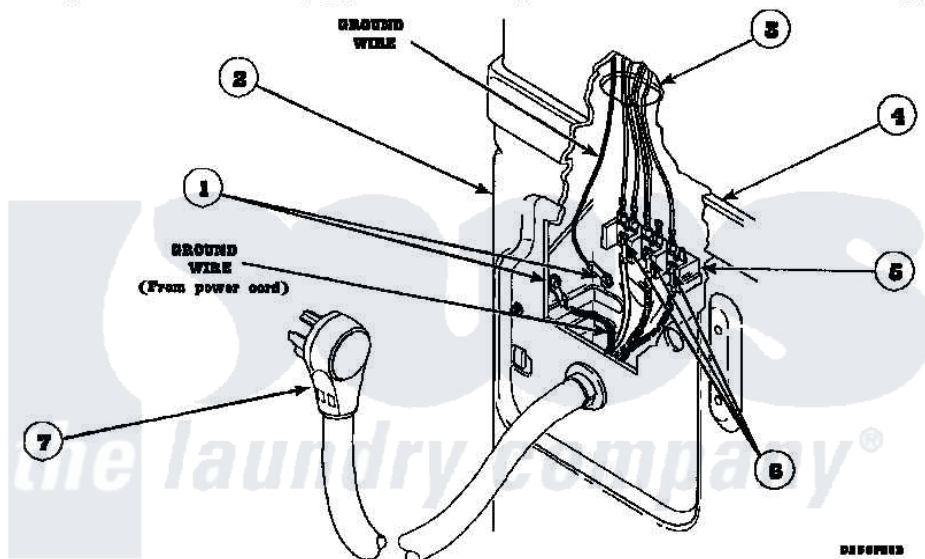

Amana LG8319L2 (BOM: PLG8319L2) 17 - POWER CORDS

Amana [Residential Amana LG8319L2 \(BOM: PLG8319L2\) Dryer Parts](#) Parts Diagram 17 - POWER CORDS
 Click on the part number to view part

Item	Original Part Number	Replaced By	Status	Part Description
1	20530			Screw, 10-24 x 3/8 Hex
2	500001P		Not Available	(ADD LETTER BEFORE "P" IN PART
3	500343		Not Available	PANEL, BACK(HOME HOOD)
4	500085P		Not Available	(ADD LETTER L-L, W-W TO PART N
6	Y61199	3400094		Screw, 10-32 X 3/8