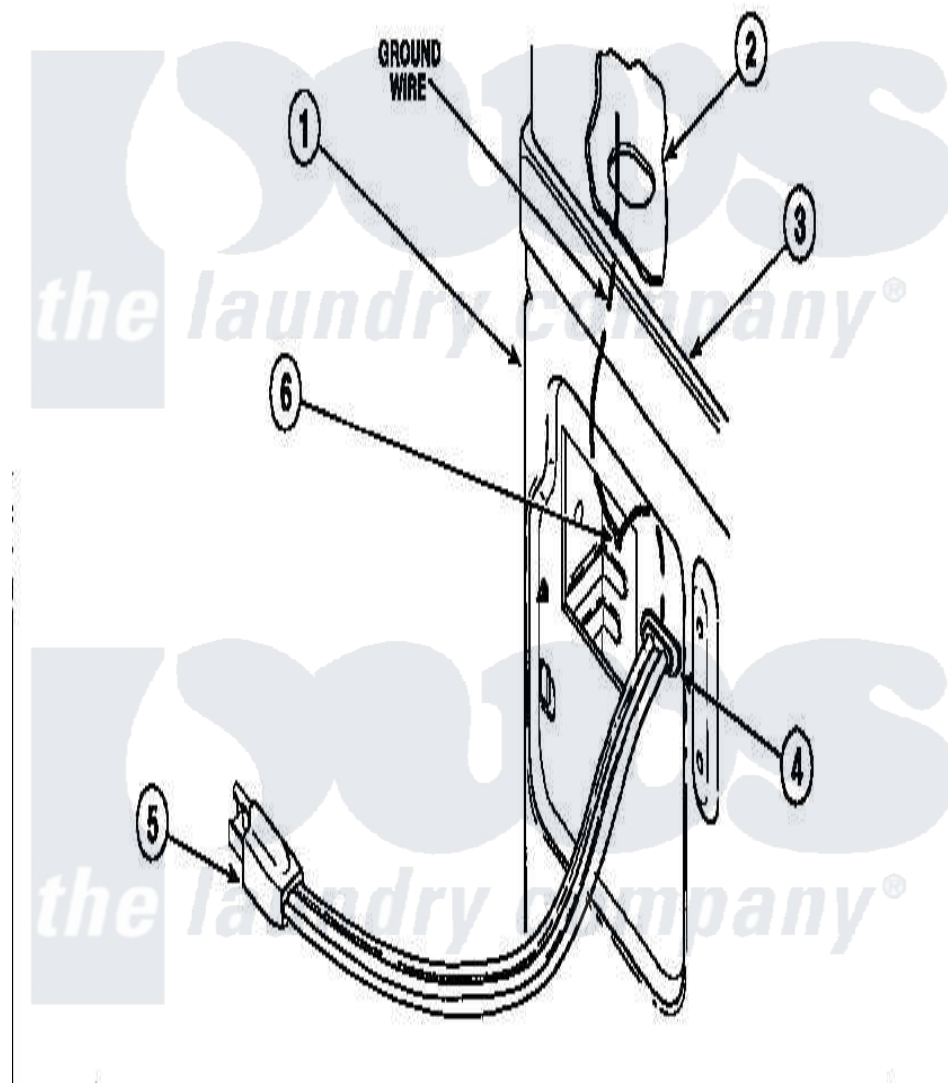

Amana LG8319L2 (BOM: PLG8319L2) 18 - POWER CORDS

Amana Residential Amana LG8319L2 (BOM: PLG8319L2) Dryer Parts Parts Diagram 18 - POWER CORDS
 Click on the part number to view part

Item	Original Part Number	Replaced By	Status	Part Description
1	50001P		Not Available	(ADD LETTER BEFORE "P" IN PART
2	500343		Not Available	PANEL, BACK(HOME HOOD)
3	500085P		Not Available	(ADD LETTER L-L, W-W TO PART N
4	21903	211881		Grommet, Cord Part Not Used-Gas Models Only
5	Y56222	27001142		Cord, Power
6	20530			Screw, 10-24 x 3/8 Hex