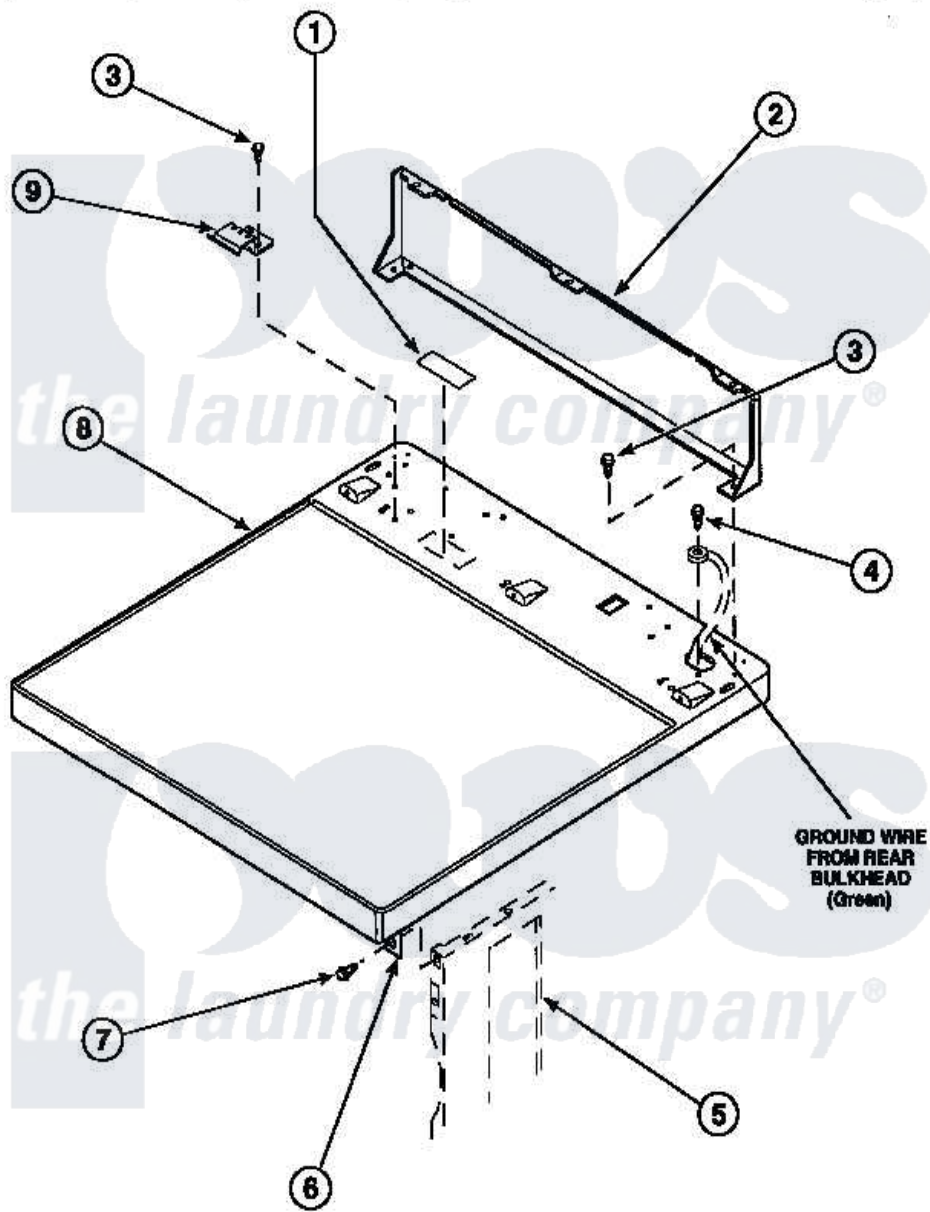

Amana LG8319W2 (BOM: PLG8319W2) 01 - CABINET TOP AND CONTROL HOOD REAR PANEL

Amana Residential Amana LG8319W2 (BOM: PLG8319W2) [Dryer Parts](#) Parts Diagram 01 - CABINET TOP AND CONTROL HOOD REAR PANEL
 Click on the part number to view part

| Item | Original Part Number | Replaced By | Status | Part Description |
|------|-----------------------|--------------------------|---------------|-----------------------------------------|
| 1 | 24903 | | Not Available | STICKER,DISCONNECT POW |
| 2 | 500343 | | Not Available | PANEL,BACK(HOME HOOD) |
| 3 | 501086 | 90767 | | Screw, 8A X 3/8 HeX Washer Head Tapping |
| 4 | 20530 | | | Screw, 10-24 x 3/8 Hex |
| 5 | 500001P | | Not Available | (ADD LETTER BEFORE "P" IN PART |
| 6 | 500084 | 40130801 | | Bracket, Top Mount |
| 7 | 33562 | 27001200 | | Screw |
| 8 | 500085P | | Not Available | (ADD LETTER L-L, W-W TO PART N |
| 9 | 501241 | Y503876 | | Clip, Hold Down |