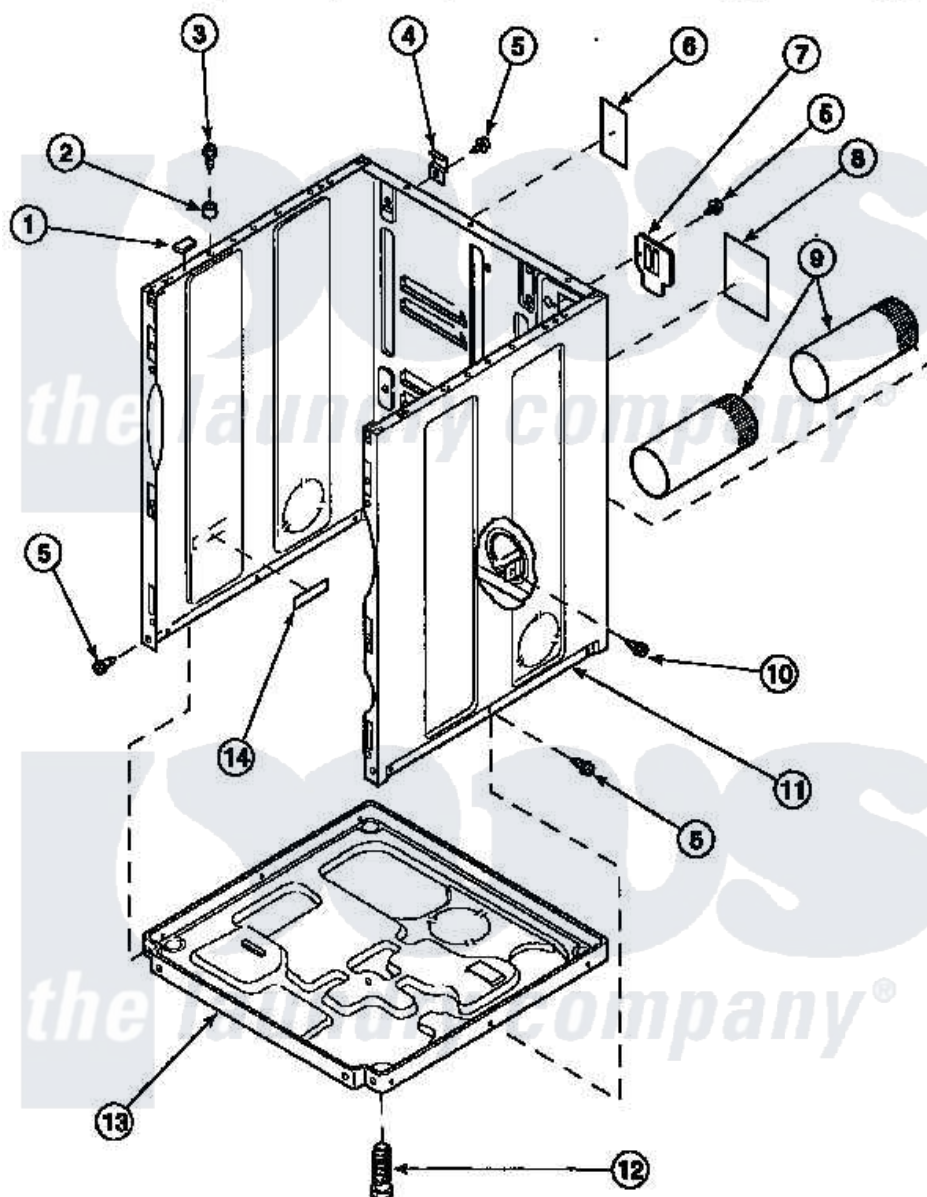

Amana LG8319W2 (BOM: PLG8319W2) 02 - CABINET, EXHAUST DUCT AND BASE

Amana Residential Amana LG8319W2 (BOM: PLG8319W2) Dryer Parts Parts Diagram 02 - CABINET, EXHAUST DUCT AND BASE

[Click on the part number to view part](#)

Item	Original Part Number	Replaced By	Status	Part Description
1	Y56128			Pad, Bumper
2	56079	505187		Locator, Panel
3	32671	Y014874		Screw, Idler Arm And Sleeve
4	500003			Hinge, Top
5	33562	27001200		Screw
6	500670		Not Available	STICKER NG OR MIXED GA
7	500114	510903		Plate Access Panel
8	501289		Not Available	(ELECTRIC MODELS)
9	500064	505518		Duct, Exhaust
10	501668	503688		Screw, 10B-16 X .34 I
11	500001P		Not Available	(ADD LETTER BEFORE "P" IN PART)
12	Y500101			Leg, Leveling
13	500070			Base, Dryer
NI	521P3			Kit, Flex Vent-Display