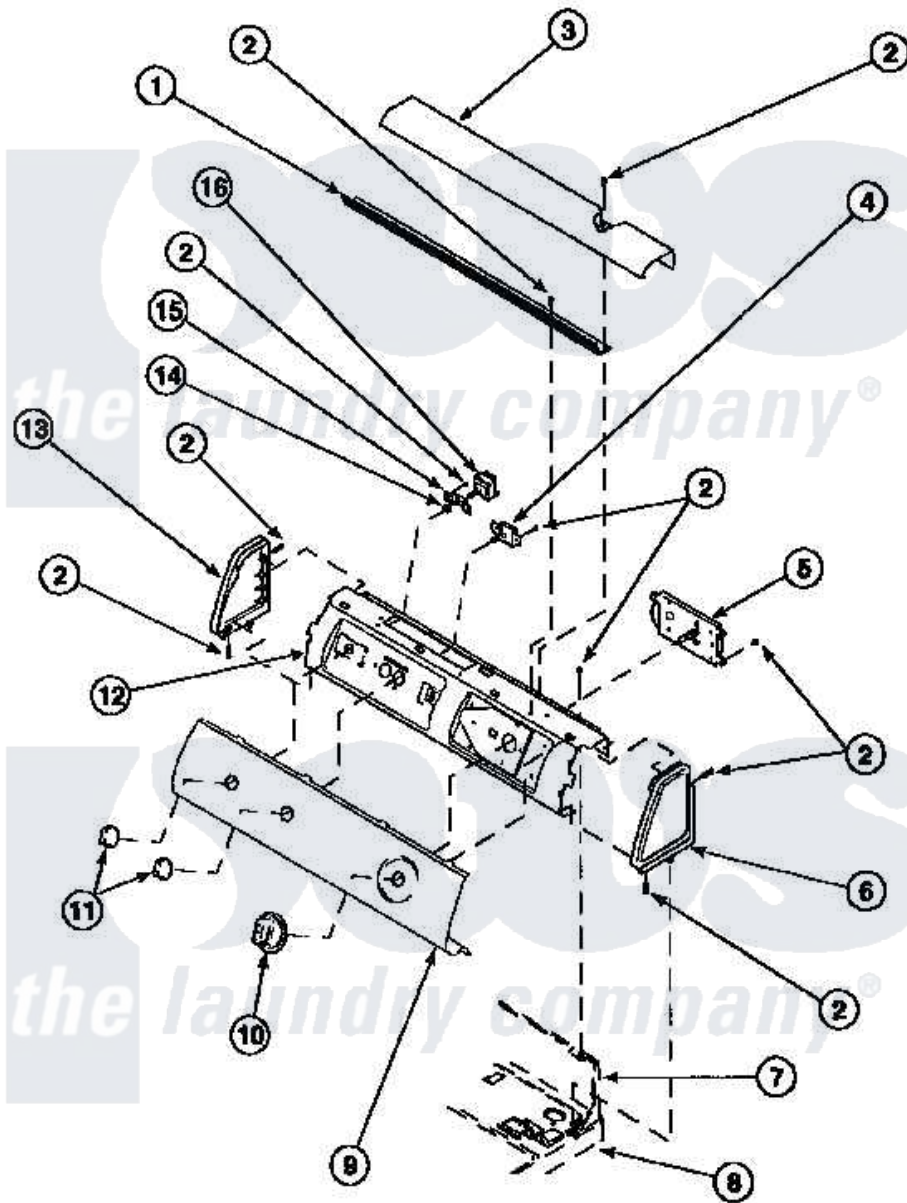

Amana LG8319W2 (BOM: PLG8319W2) 05 - GRAPHIC PANEL, CONTROL HOOD AND CONTROLS

Amana Residential Amana LG8319W2 (BOM: PLG8319W2) Dryer Parts Parts Diagram 05 - GRAPHIC PANEL, CONTROL HOOD AND CONTROLS
 Click on the part number to view part

Item	Original Part Number	Replaced By	Status	Part Description
1	500305		Not Available	DIFFUSER W/OUT HOLE
2	501086	90767		Screw, 8A X 3/8 HeX Washer Head Tapping
3	500303W			Cover, Top
4	500823			Signal, Rotary
5	502963			Timer, 3 Cycle
6	34817W		Not Available	PANEL,END-RH
7	500343		Not Available	PANEL,BACK(HOME HOOD)
8	500085WP	37001027		Panel, Top
9	502630W		Not Available	PANEL, GRAPHICS (WHITE)
10	502220W			Knob, Timer
11	36701W			Knob
12	500300		Not Available	BRACKET,CONTROL SUPPORT-MECH
13	34818W		Not Available	PANEL,END-LH