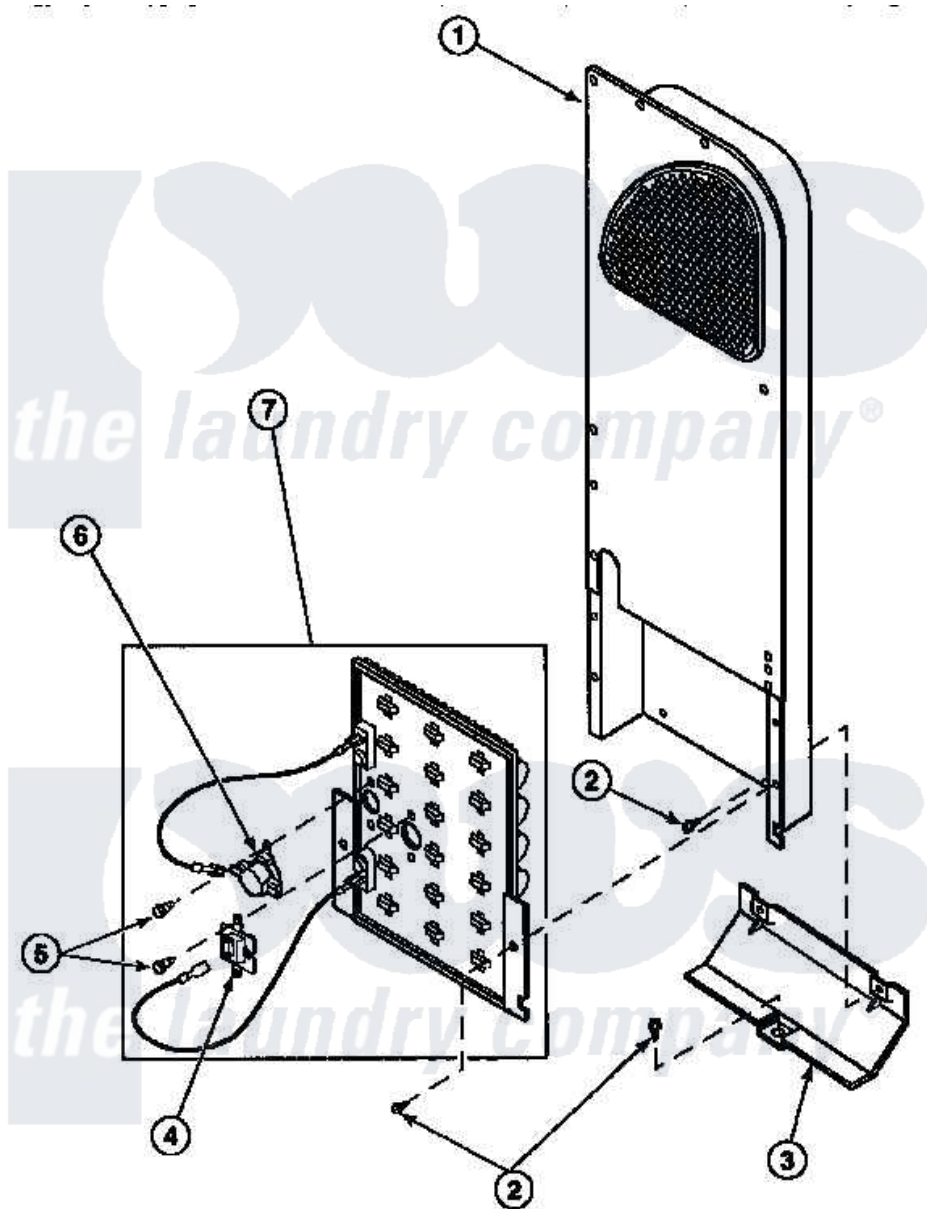

**Amana LG8319W2 (BOM: PLG8319W2) 06 - HEATER BOX ASSY
ORIGINALLY ON ELEC DRYER**

Amana Residential Amana LG8319W2 (BOM: PLG8319W2) Dryer Parts Parts Diagram 06 - HEATER BOX
ASSY ORIGINALLY ON ELEC DRYER
Click on the part number to view part

Item	Original Part Number	Replaced By	Status	Part Description
1	500179P	503605		Assembly, Heater Duct
2	501668	503688		Screw, 10B-16 X .34 I
3	60952		Not Available	SHIELD,HEAT DUCT
5	23222	3177991		Screw