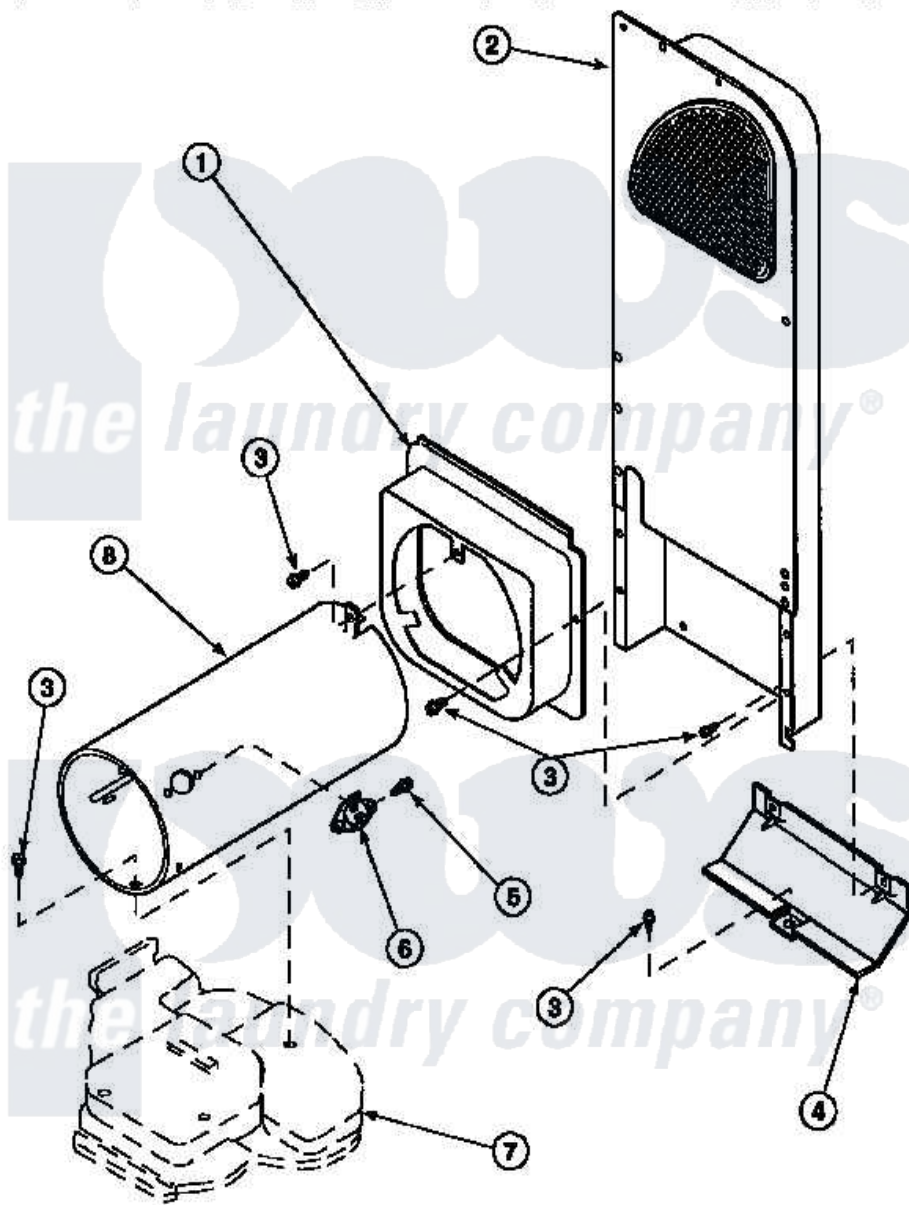

**Amana LG8319W2 (BOM: PLG8319W2) 07 - HEATER BOX ASSY
ORIGINALLY ON GAS DRYER**

Amana [Residential Amana LG8319W2 \(BOM: PLG8319W2\) Dryer Parts](#) Parts Diagram 07 - HEATER BOX ASSY ORIGINALLY ON GAS DRYER
Click on the part number to view part

Item	Original Part Number	Replaced By	Status	Part Description
1	500122	510101		Shroud Heat Duct
2	500179P	503605		Assembly, Heater Duct
3	501668	503688		Screw, 10B-16 X .34 I
4	60952		Not Available	SHIELD,HEAT DUCT
5	51782		Not Available	SCREW, 6B-20X5/16
6	Y61886			Thermostat, Limit-Blk
7	500070			Base, Dryer
8	61974		Not Available	BURNER HOUSING