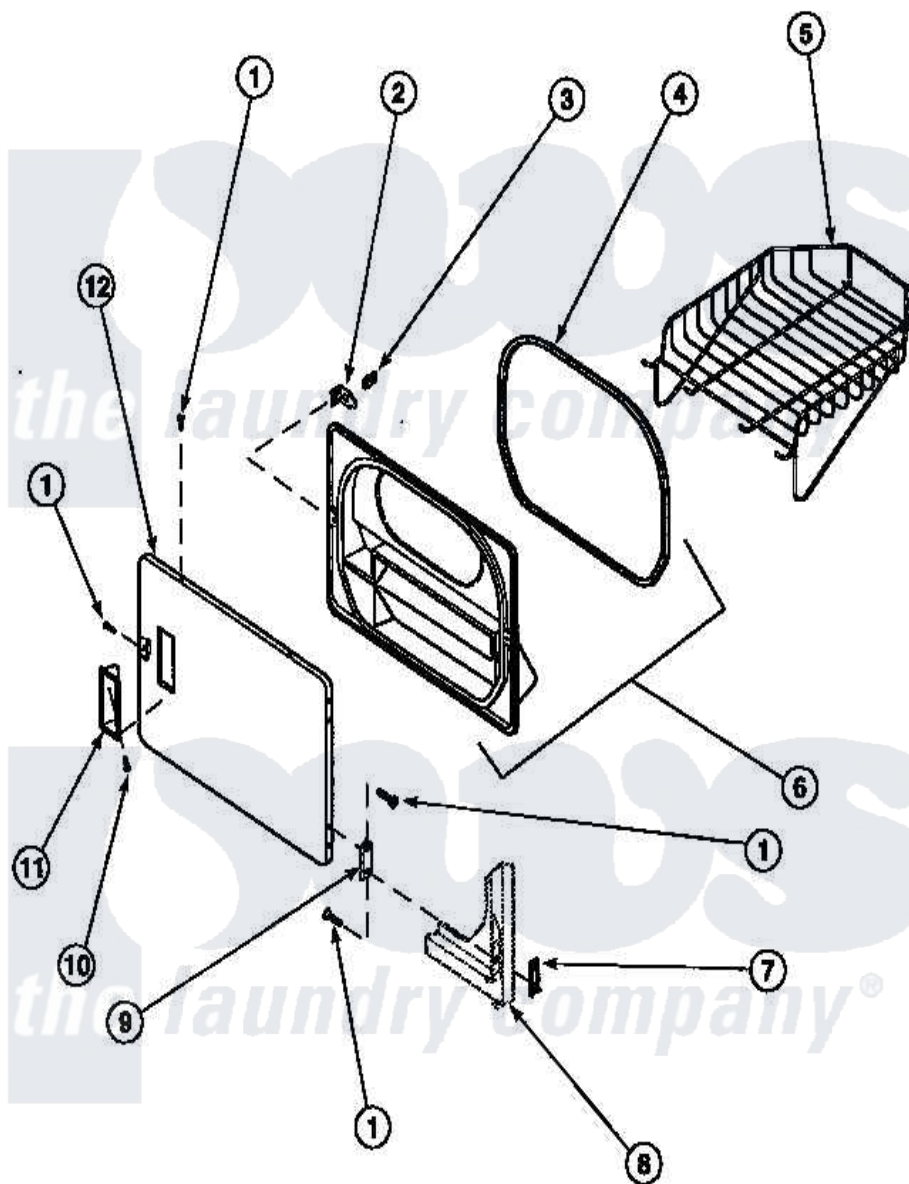

Amana LG8319W2 (BOM: PLG8319W2) 09 - LOADING DOOR WITH DRYING RACK

Amana Residential Amana LG8319W2 (BOM: PLG8319W2) Dryer Parts Parts Diagram 09 - LOADING DOOR WITH DRYING RACK

Click on the part number to view part

Item	Original Part Number	Replaced By	Status	Part Description
1	500226			Screw, 8b-16 x 5/8 Tap
2	500223	40116201		Bracket, Door Strike
3	500039	510181		Strike Doormetal
4	500200		Not Available	SEAL, DOOR
5	501295P		Not Available	RACK, DRYING
6	500199		Not Available	ASSY, LINER & SEAL
7	500236			Clip, Door Hinge Mount
9	500041	Y503676		Hinge, Door And Top
10	500297	8281236		Screw
11	500042		Not Available	DOOR PULL