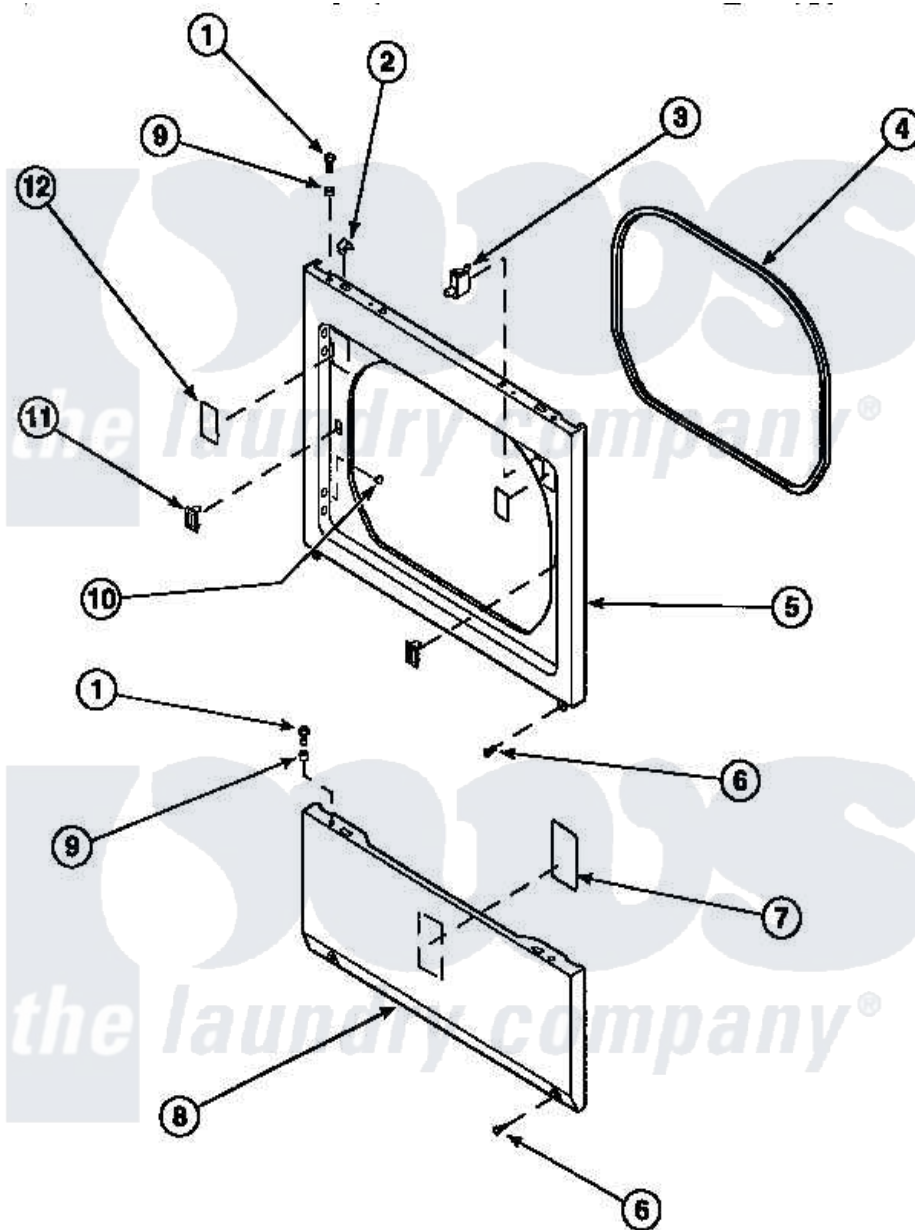

Amana LG8319W2 (BOM: PLG8319W2) 10 - LOWER ACCESS PANEL, FRONT PANEL AND SEAL

Amana Residential Amana LG8319W2 (BOM: PLG8319W2) Dryer Parts Parts Diagram 10 - LOWER ACCESS PANEL, FRONT PANEL AND SEAL

[Click on the part number to view part](#)

Item	Original Part Number	Replaced By	Status	Part Description
1	32671	Y014874		Screw, Idler Arm And Sleeve
2	56080	22001650		Fastener, Spring
3	Y62872	W10169313		Switch-Dor
4	500034			Seal, Front Panel
6	33562	27001200		Screw
7	500670		Not Available	STICKER NG OR MIXED GA
9	56079	505187		Locator, Panel
10	500227	505295		Screw, No.8ab-16 x 3/4 PH
11	54660	LA-1003		Door Catch Kit
12	500281		Not Available	STICKER