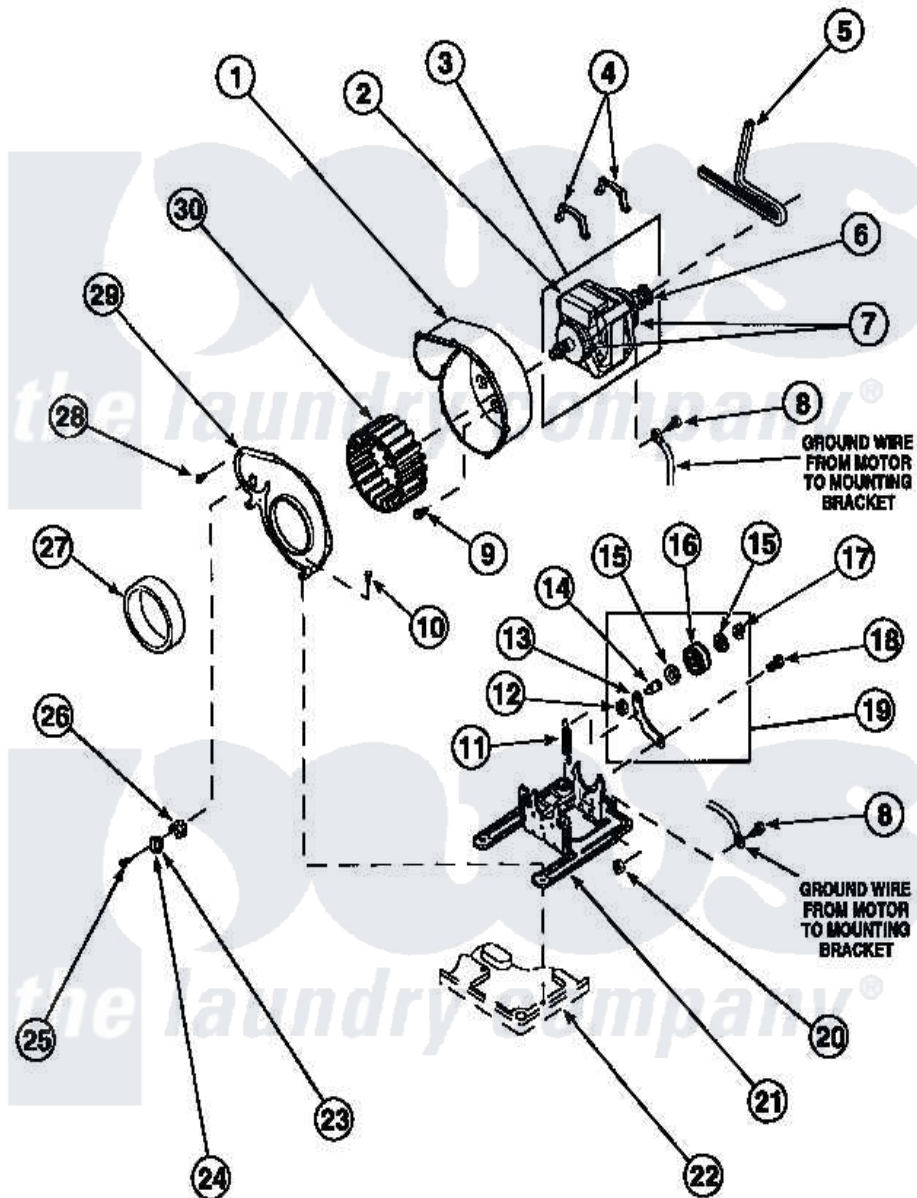

Amana LG8319W2 (BOM: PLG8319W2) 11 - MOTOR, EXHAUST FAN AND BELT

Amana Residential Amana LG8319W2 (BOM: PLG8319W2) Dryer Parts Parts Diagram 11 - MOTOR, EXHAUST FAN AND BELT

Click on the part number to view part

Item	Original Part Number	Replaced By	Status	Part Description
1	56020			Housing, Blower
2	501218		Not Available	MOTOR SWITCH (DOES NOT INCLUDE THERMAL PROT
3	501211	2200376		Motor
4	Y58047	660658		Clamp, Motor Mounting 343481 685441
5	59174	40111201		Belt, Cylinder
6	500011			Pulley, Motor
7	590P3			Motor Hub Ring Kit
8	20530			Screw, 10-24 x 3/8 Hex
9	Y31645	27001200		Screw
10	33562	27001200		Screw
11	56076			Spring, Idler
12	56156	358160		Nut
13	500910	37001144		Assembly- Idler

14	56461		Shaft
15	52549		Washer, 501 ID X3/4 Odx
16	Y54414		Assembly, Wheel And Bearing
17	23748		Ring, Retaining
18	500824		Screw, 1/4-20 Unc Hex
19	500269	37001287	Assembly, Idler Lever/Shaft/Pulley
20	52566	27001225	Nut, Jam Mid Lock 1/4-20
21	500822	503613	Mount, Motor
22	500070		Base, Dryer
24	503551		Thermostat, Cycling
"	Y61372		Thermostat
25	23222	3177991	Screw
"	Y33561	489464	Screw
26	61401	61623	Thermostat, Heater-BR
27	500313		Seal, Blower Housing
28	31260		Screw, No.8 X 3/8 Ind H
29	500078	511969P	Kit Blower Housing And Cover
30	56000	510139P	Assembly Blower Fan Package